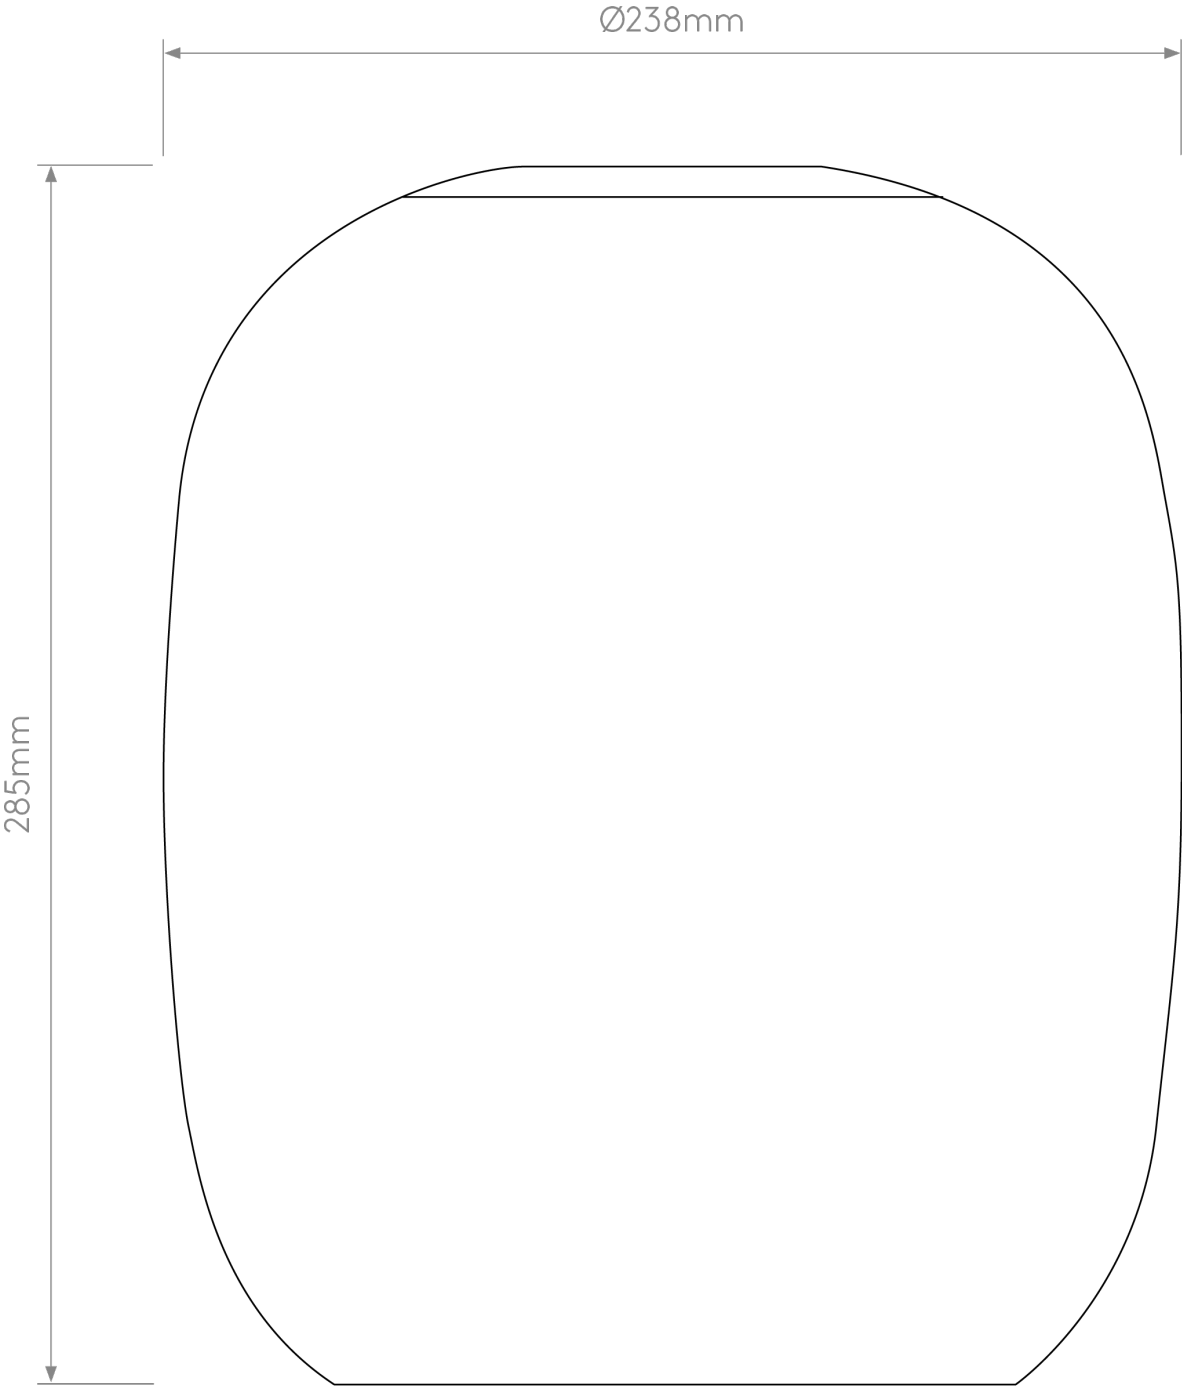

Astro Lighting - Curve - 5041002 - Smoked Glass Shade

CONTACT