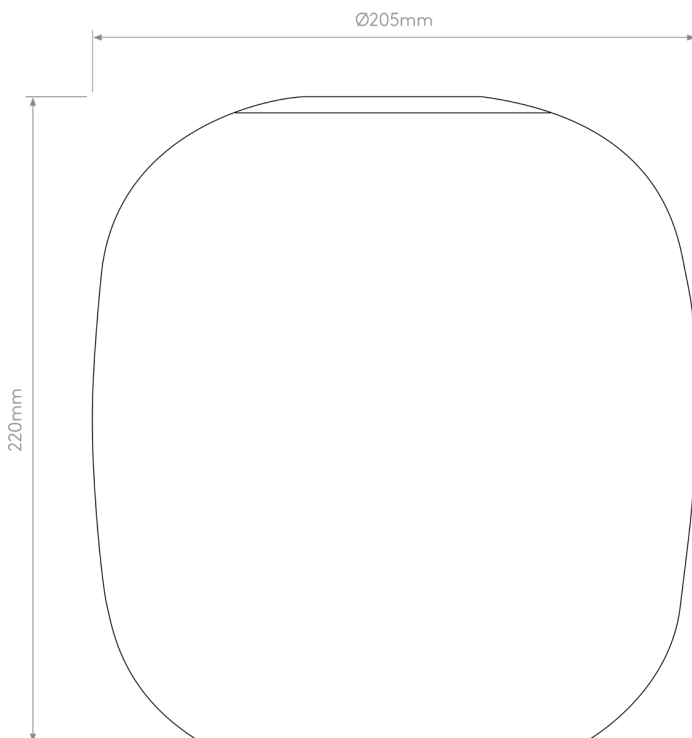

SPECIFICATION

- Ingress protection: IP20
- Voltage: 230V