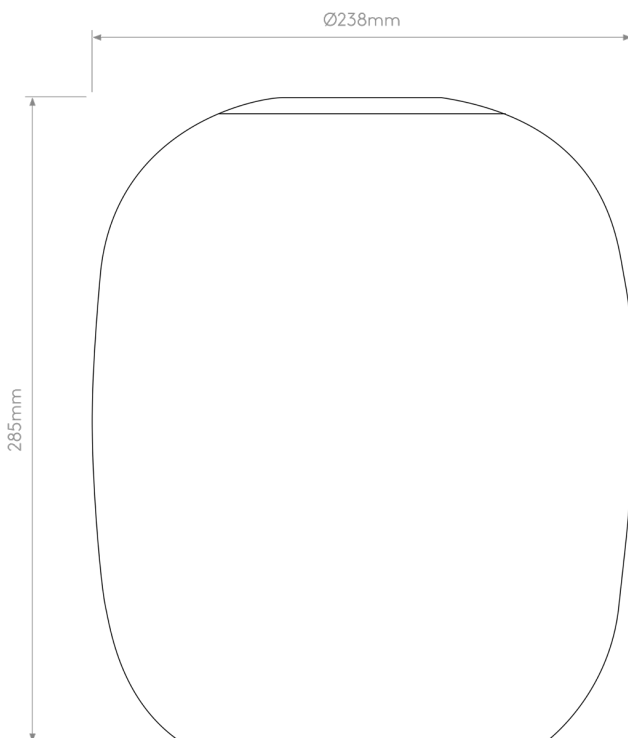

SPECIFICATION

- Ingress protection: IP20
- Voltage: 230V