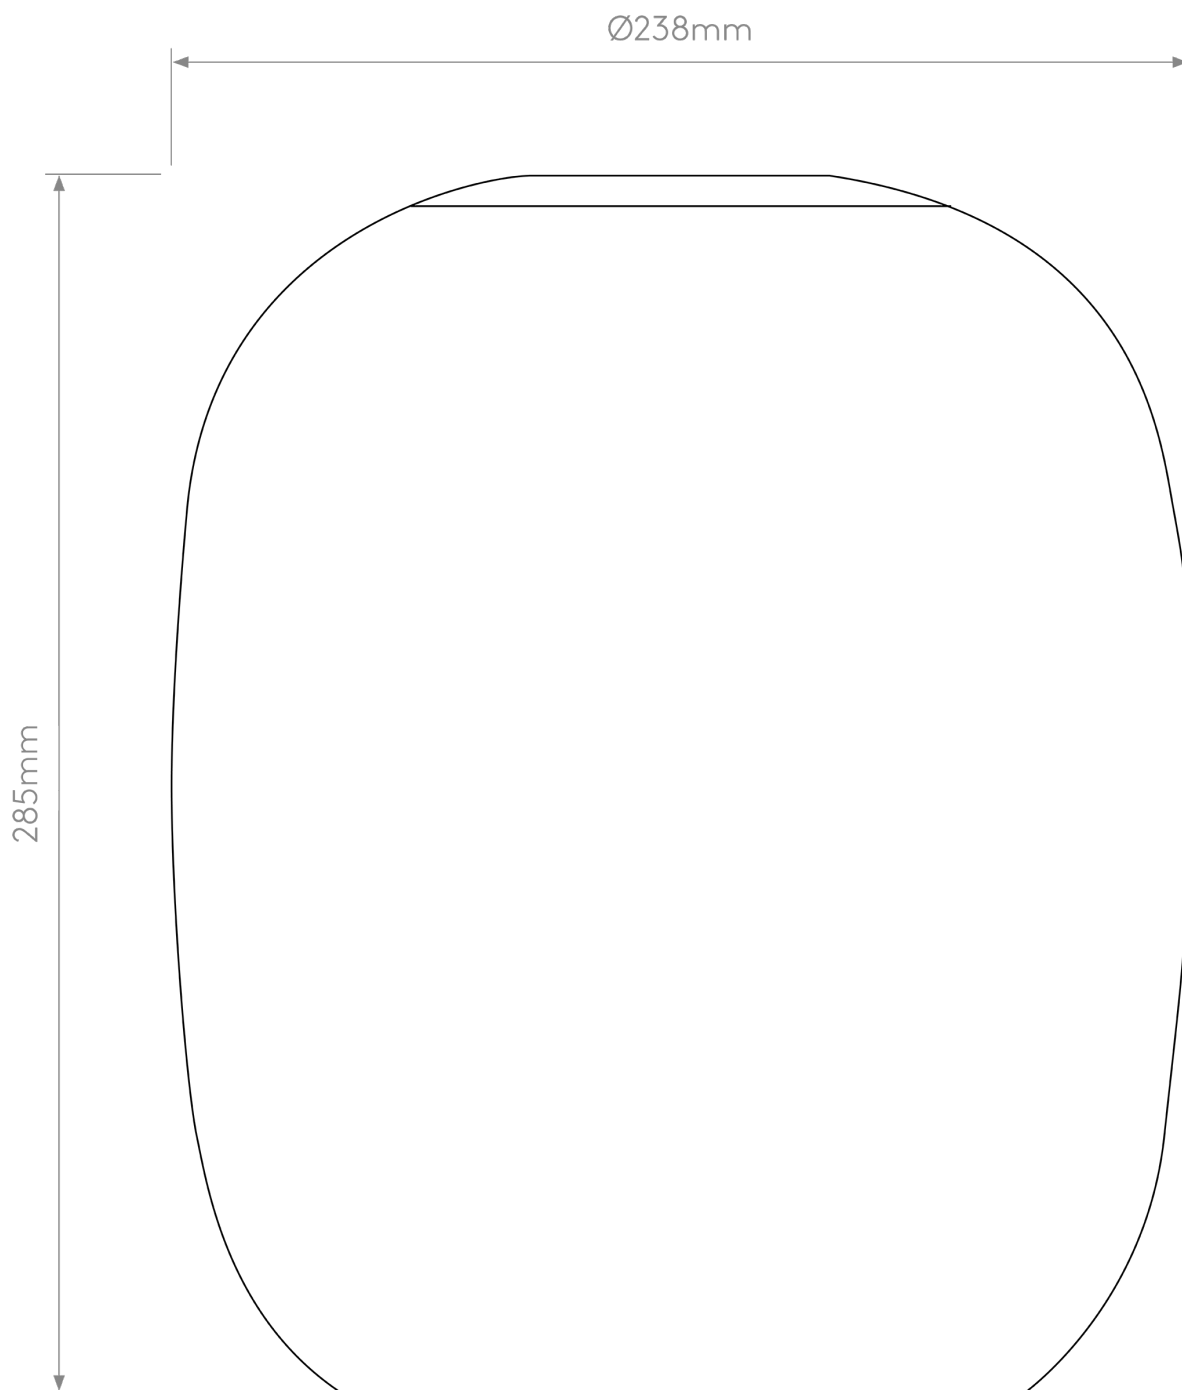

Astro Lighting - Curve - 5041004 - Clear Glass Shade

CONTACT