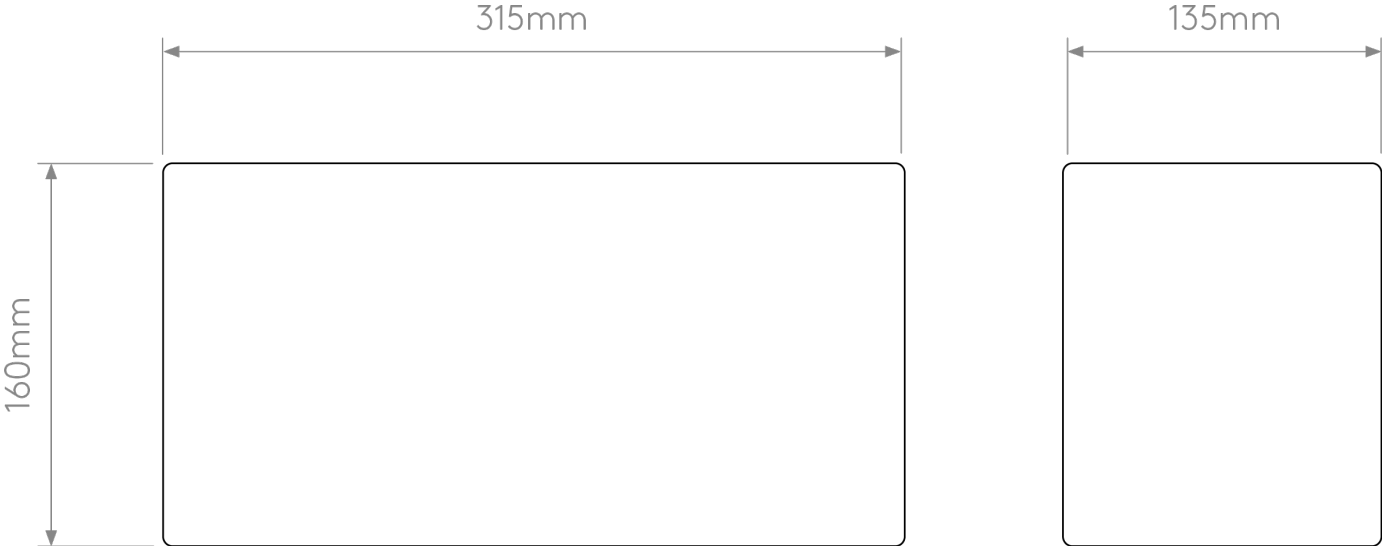

Astro Lighting - Stadium - 5043001 - Putty Fabric Shade

**CONTACT**