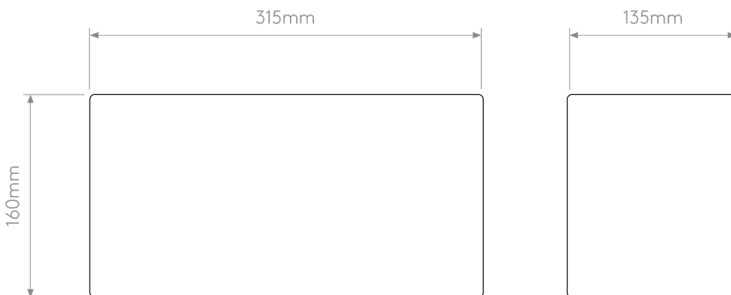

SPECIFICATION

- Ingress protection: IP20
- Voltage: 230V