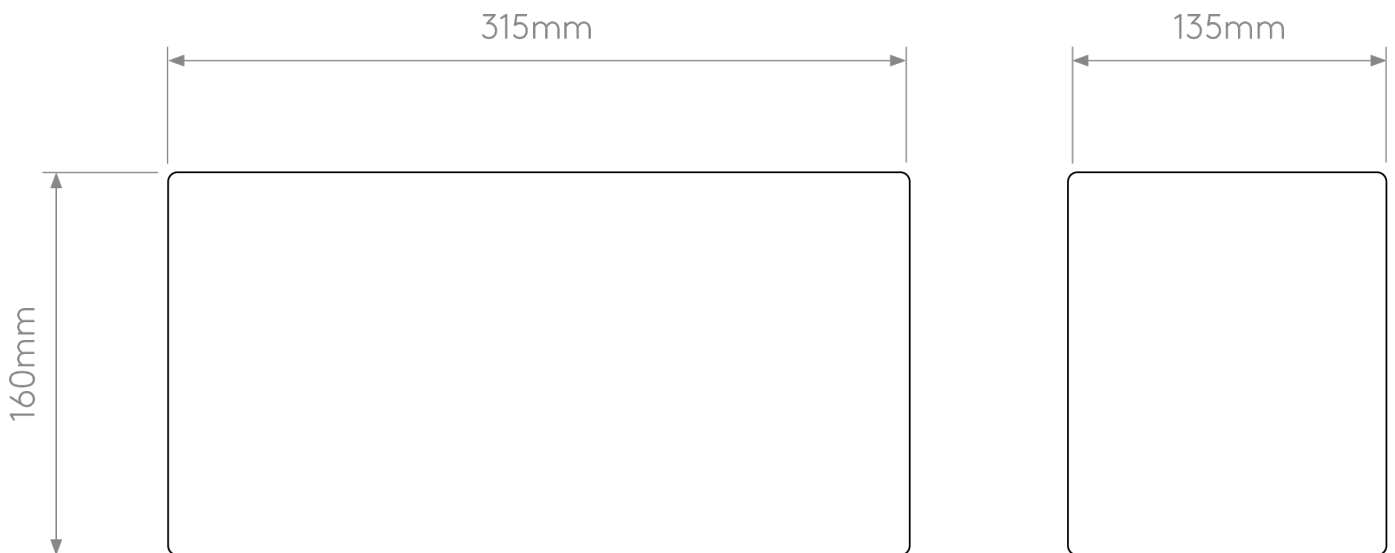

Astro Lighting - Stadium - 5043002 - White Fabric Shade

---

**CONTACT**