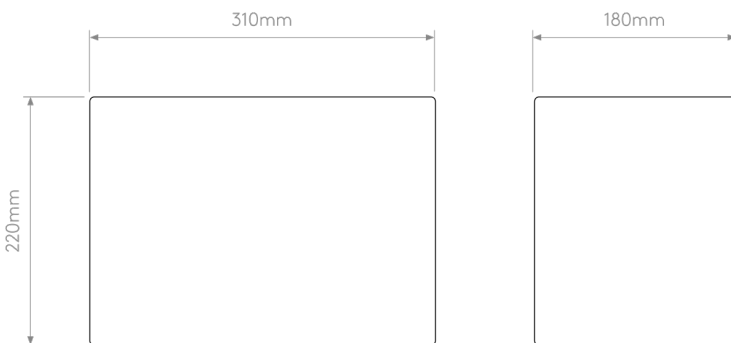

SPECIFICATION

- Ingress protection: IP20
- Voltage: 230V