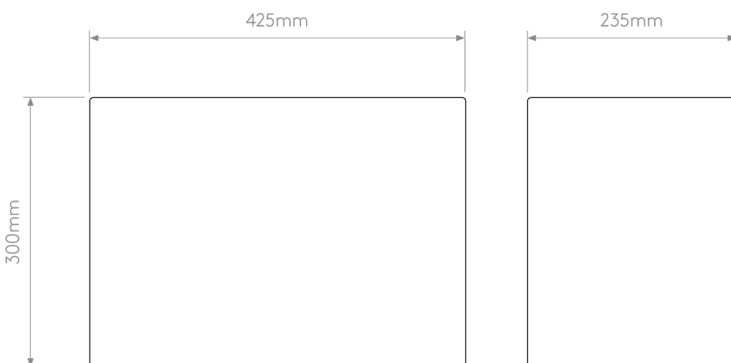

SPECIFICATION

- Ingress protection: IP20
- Voltage: 230V