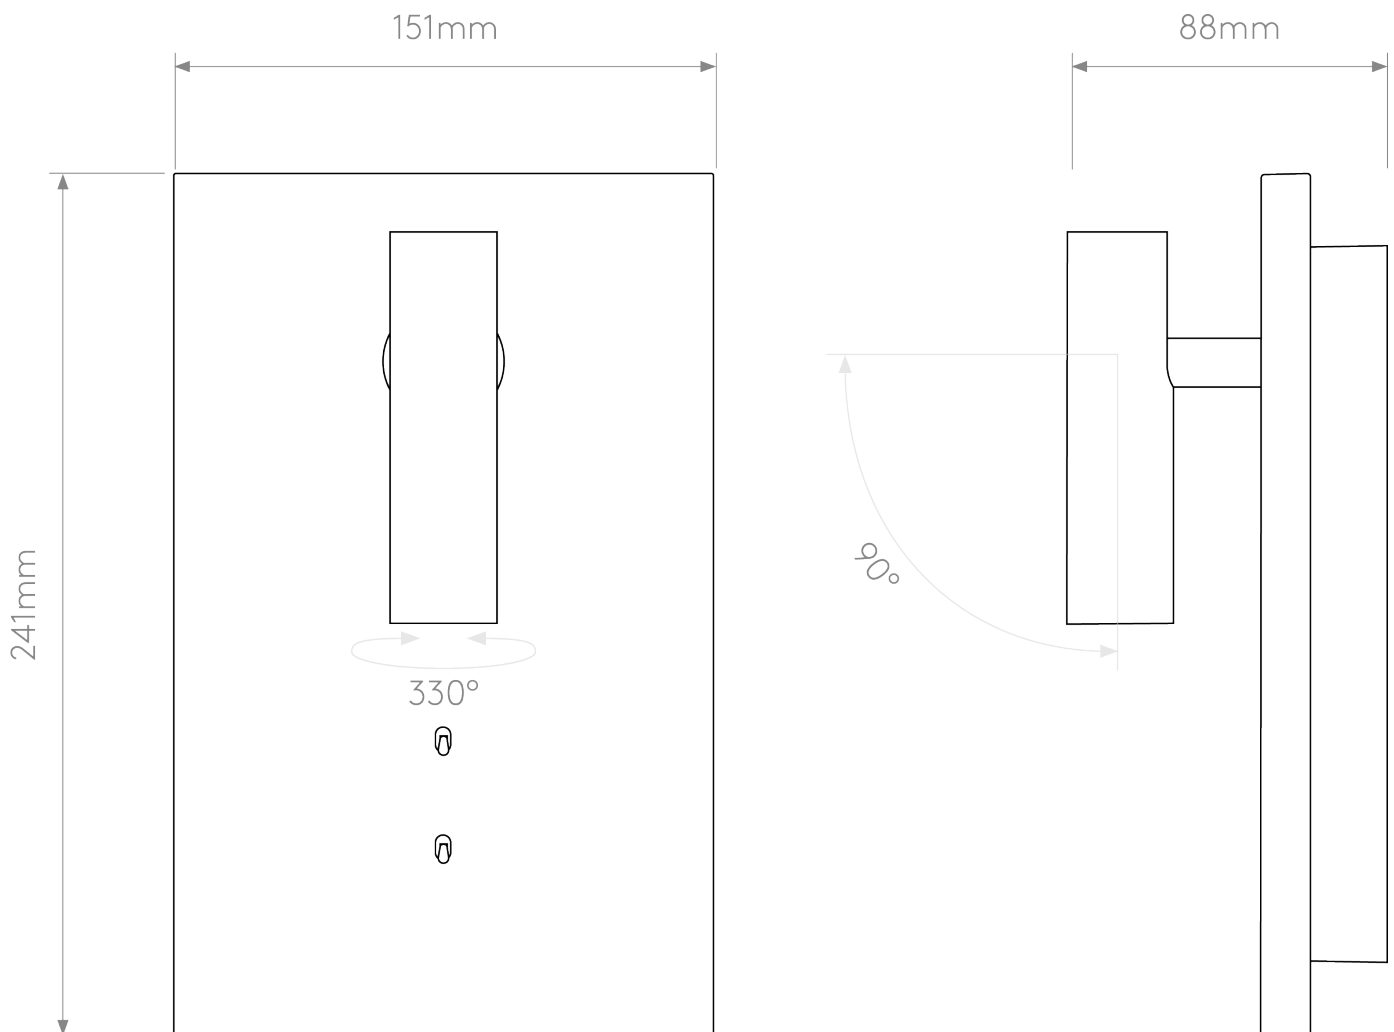

Astro Lighting - Edge - 1352041 - LED Black Reading Wall Light

CONTACT