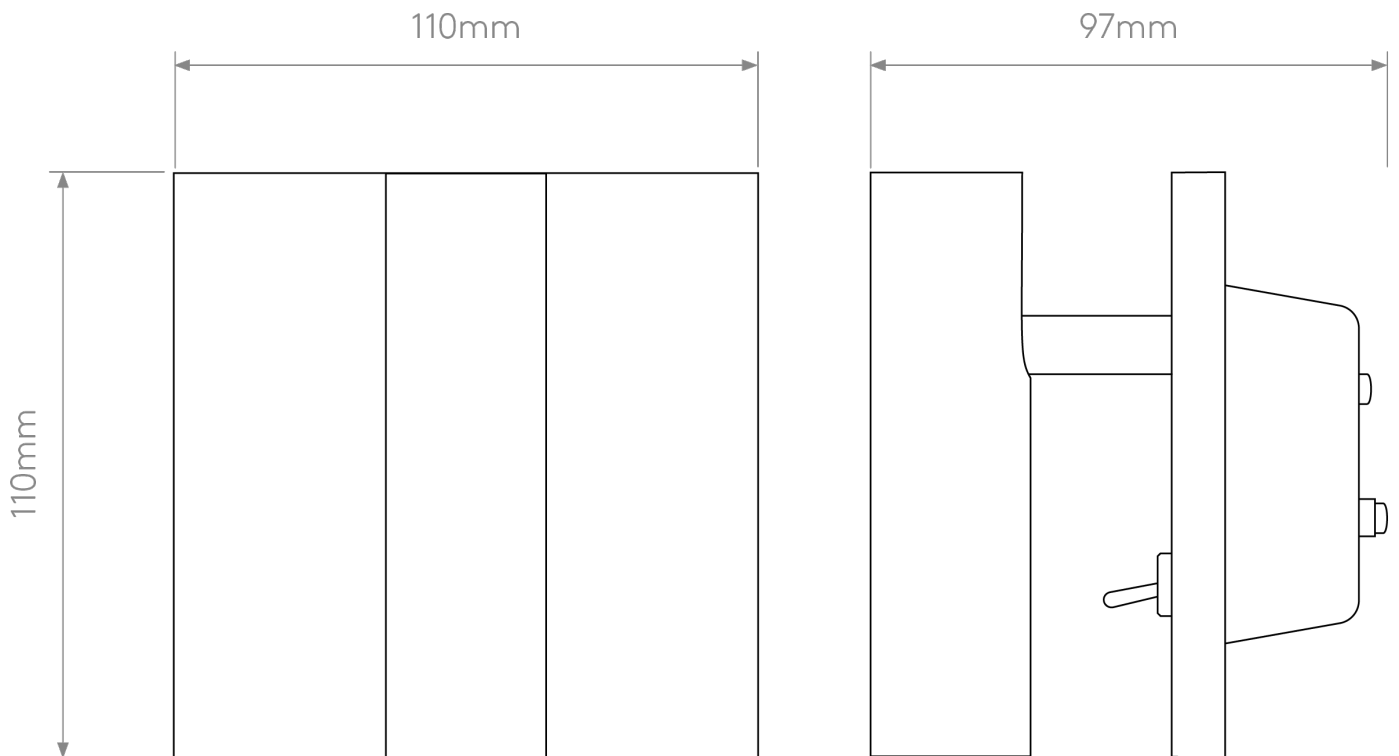

Astro Lighting - Enna - 1058226 - LED White Reading Wall Light

CONTACT