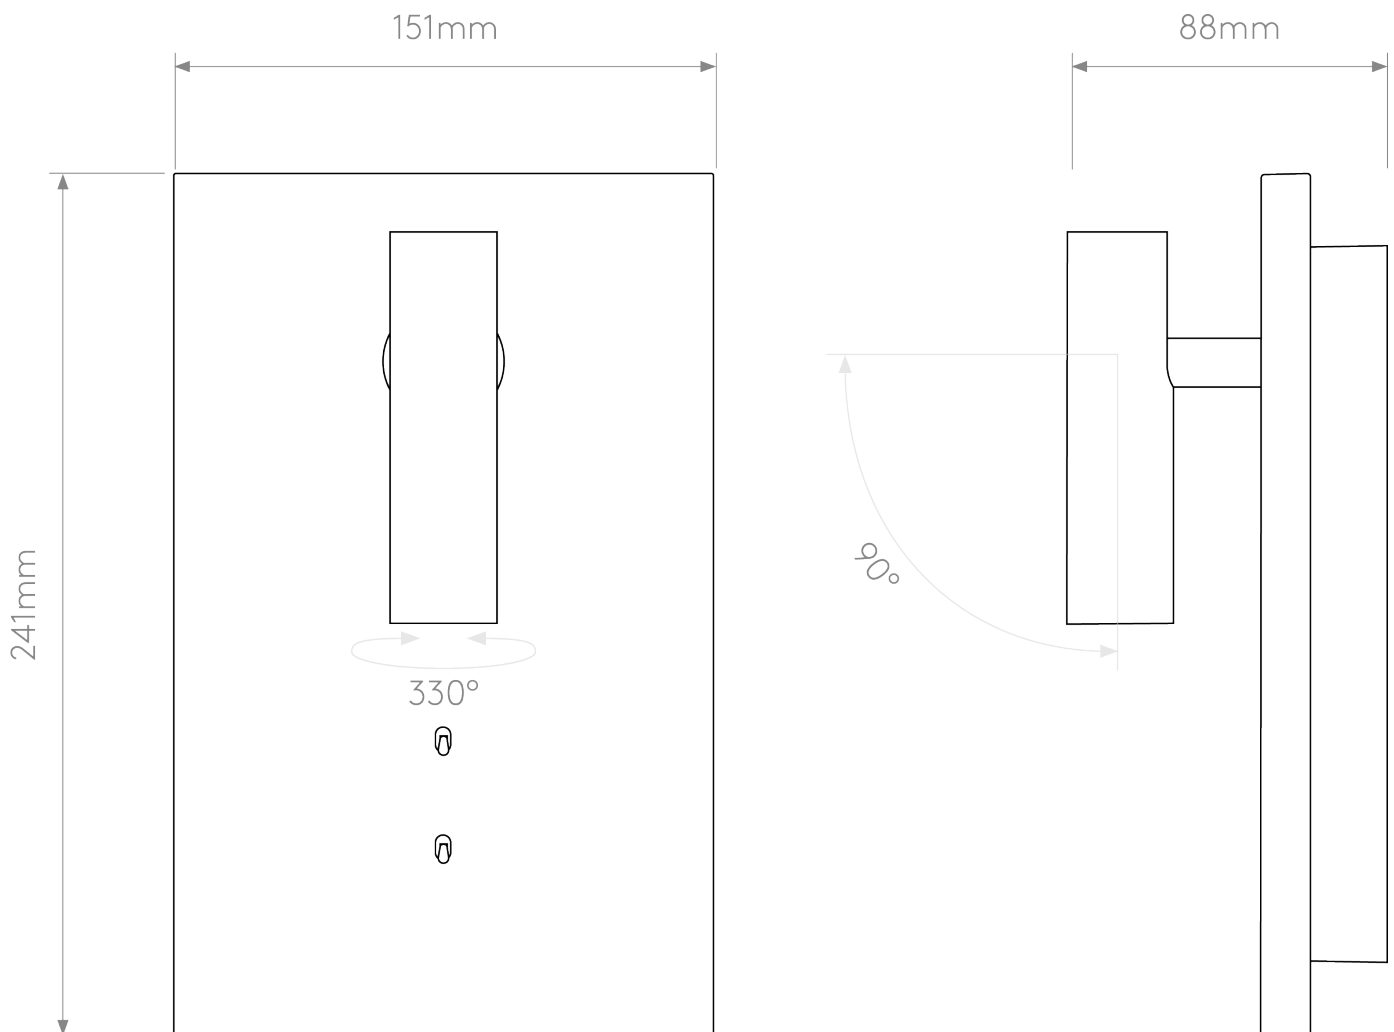

Astro Lighting - Edge - 1352040 - LED Bronze Reading Wall Light

CONTACT