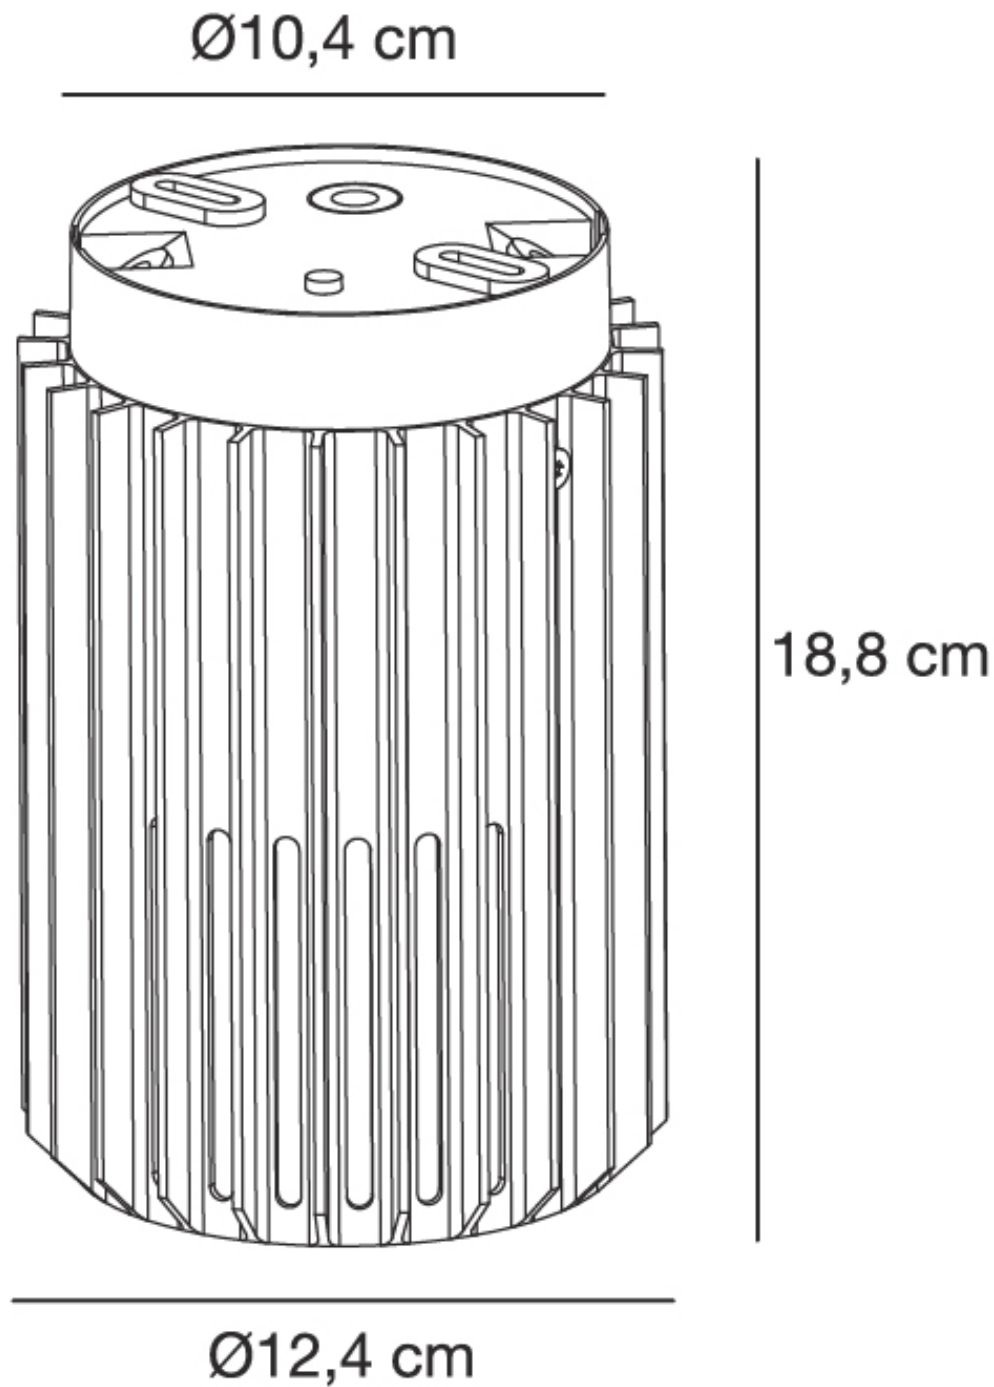

Nordlux - Aludra - 2118006203 - Black IP54 Coastal Outdoor Ceiling Flush Light

CONTACT