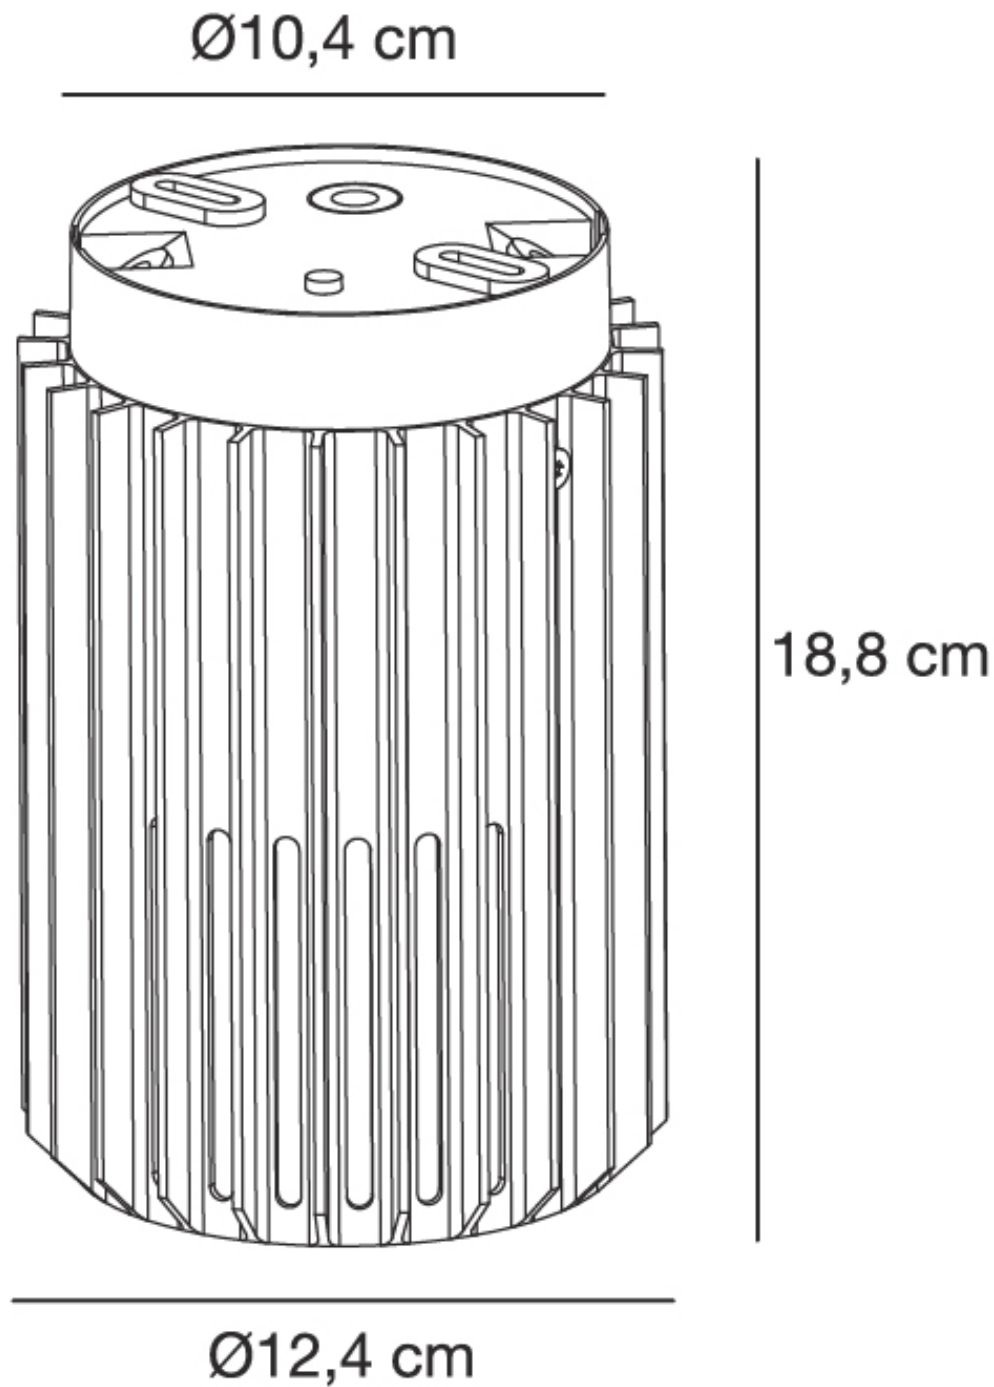

Nordlux - Aludra - 2118006250 - Anthracite IP54 Coastal Outdoor Ceiling Flush Light

CONTACT