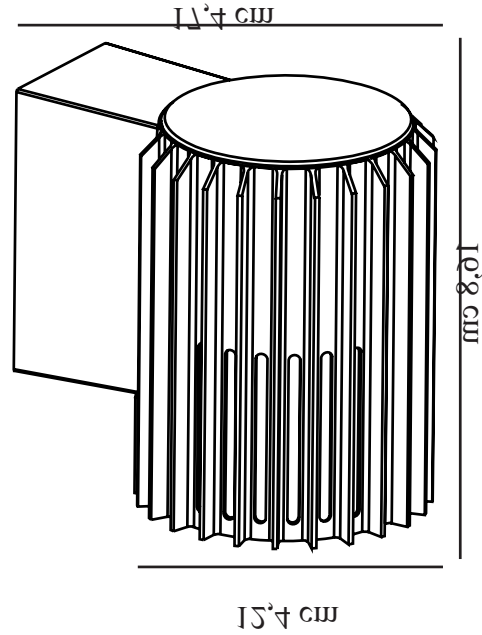

# ALUDRA | WALL LIGHT | SEASIDE BLACK

2118011203

nordlux®

Voltage (V): 220-240 Volt  
IP degree: IP54  
Maximum bulb wattage (W): 15W  
Class (Class 1, Class 2, Class 3):  
Class 1 (Earth contact)  
Socket type: E27  
Parallel connection: True

Height (cm): 16.8  
Shade Diameter (cm): 12.4  
Projection (cm): 17.4  
EAN: 5704924022029  
TUN: 2389569  
Item Number: 2118011203  
Pcs Per Master Carton: 3

Sales Box Height (cm): 18.5  
Sales Box Width(cm): 19.5  
Sales Box Depth (cm): 14  
Sales Box Volume m<sup>3</sup>: 0.0051  
Product net weight (kg): 0.94

Primary material: Aluminium  
Secondary material:  
Polycarbonate  
Suitable for Seaside: True  
Colour: Seaside black

- Small, compact design
- Beautiful light and shadow effect
- Parallel connection possible
- Durable material that is well-suited for harsh weather
- 10-year guarantee on surface deterioration