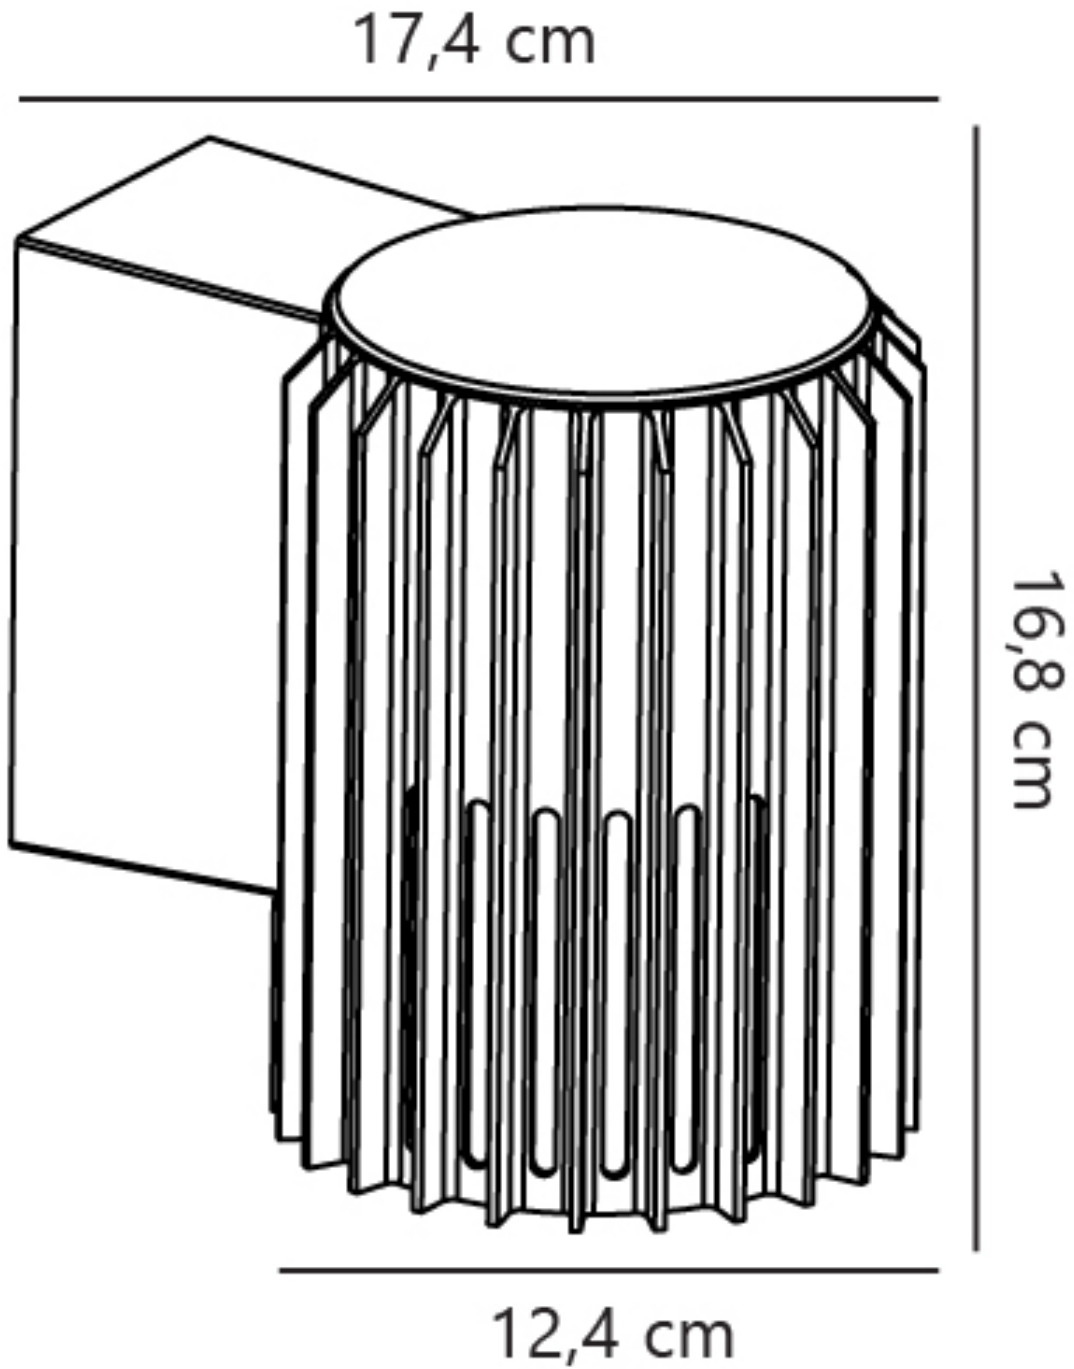

Nordlux - Aludra - 2118011203 - Black IP54 Single Coastal Outdoor Wall Washer Light

CONTACT