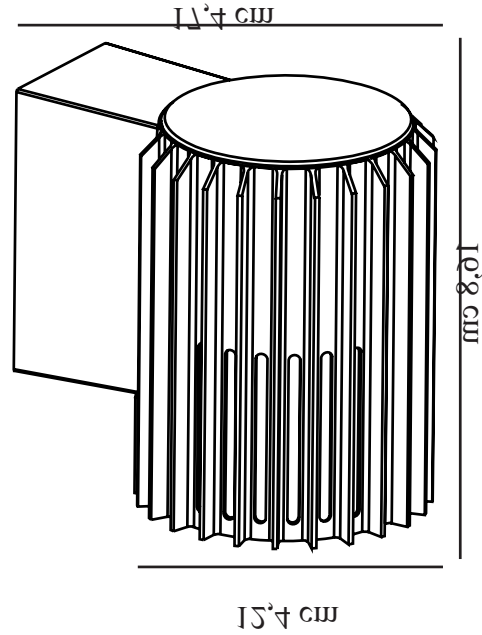

ALUDRA | WALL LIGHT | SEASIDE BROWN METALLIC

nordlux®

2118011261

Voltage (V): 220-240 Volt
IP degree: IP54
Maximum bulb wattage (W): 15W
Class (Class 1, Class 2, Class 3):
Class 1 (Earth contact)
Socket type: E27
Parallel connection: False

Height (cm): 16.8
Shade Diameter (cm): 12.4
Projection (cm): 17.4
EAN: 5704924022043
TUN: 2389571
Item Number: 2118011261
Pcs Per Master Carton: 3

Sales Box Height (cm): 18.5
Sales Box Width(cm): 19.5
Sales Box Depth (cm): 14
Sales Box Volume m³: 0.0051
Product net weight (kg): 0.94

Primary material: Aluminium
Secondary material:
Polycarbonate
Suitable for Seaside: True
Colour: Seaside brown metallic

- Small, compact design
- Beautiful light and shadow effect
- Parallel connection possible
- Durable material that is well-suited for harsh weather
- 10-year guarantee on surface deterioration