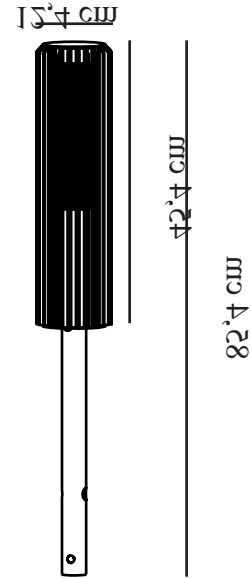

ALUDRA 45 | GARDEN LIGHT | SEASIDE BLACK

2118028203

nordlux®

Voltage (V): 220-240 Volt

IP degree: IP44

Maximum bulb wattage (W): 15W

Class (Class 1, Class 2, Class 3):

Class 1 (Earth contact)

Socket type: E27

Parallel connection: True

Height (cm): 45.4

Shade Diameter (cm): 12.4

EAN: 5704924022050

TUN: 2389572

Item Number: 2118028203

Pcs Per Master Carton: 3

Sales Box Height (cm): 46.8

Sales Box Width(cm): 26

Sales Box Depth (cm): 14

Sales Box Volume m³ : 0.017

Product net weight (kg): 2.34

Primary material: Aluminium

Secondary material: Plastic

Suitable for Seaside: True