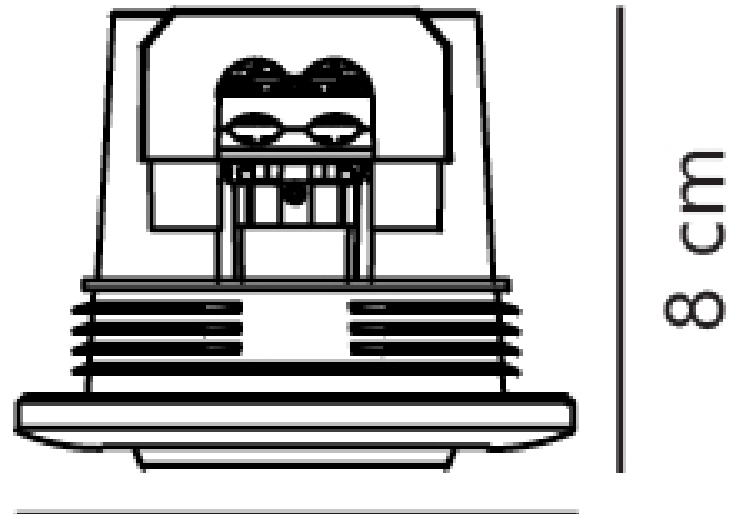

Nordlux - Umberto - 2210100035 - Brass IP44 Bathroom Recessed Ceiling Downlight

9,6 cm

A horizontal dimension line below the front view indicates the diameter of the fixture, labeled '9,6 cm'.