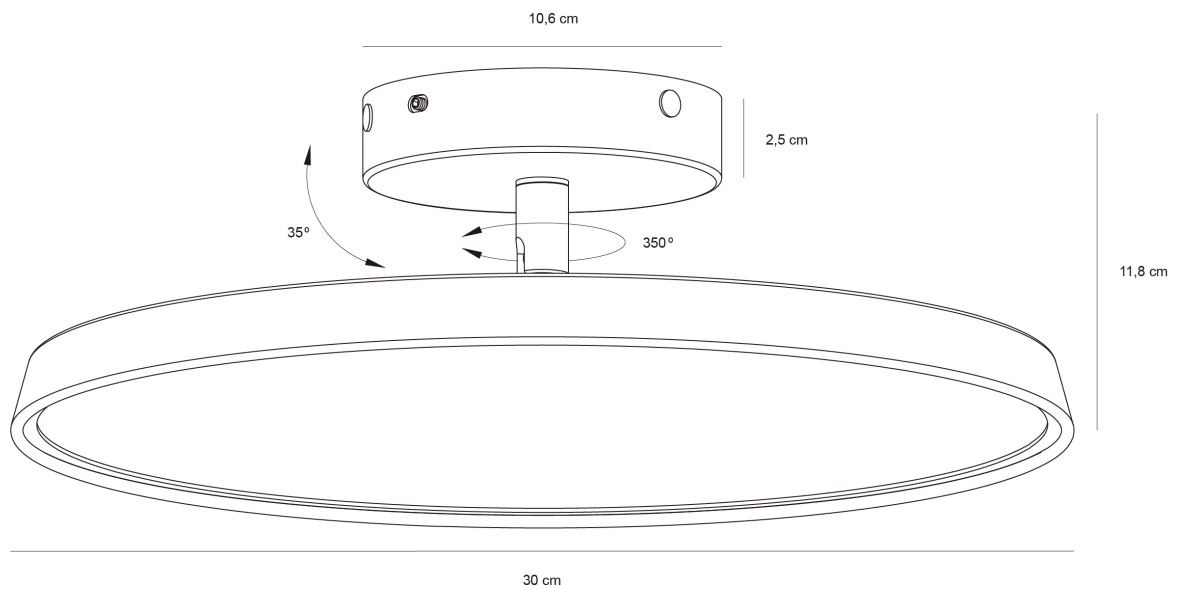

Nordlux - Kaito - 2320546001 - LED White Flush Ceiling Light

CONTACT