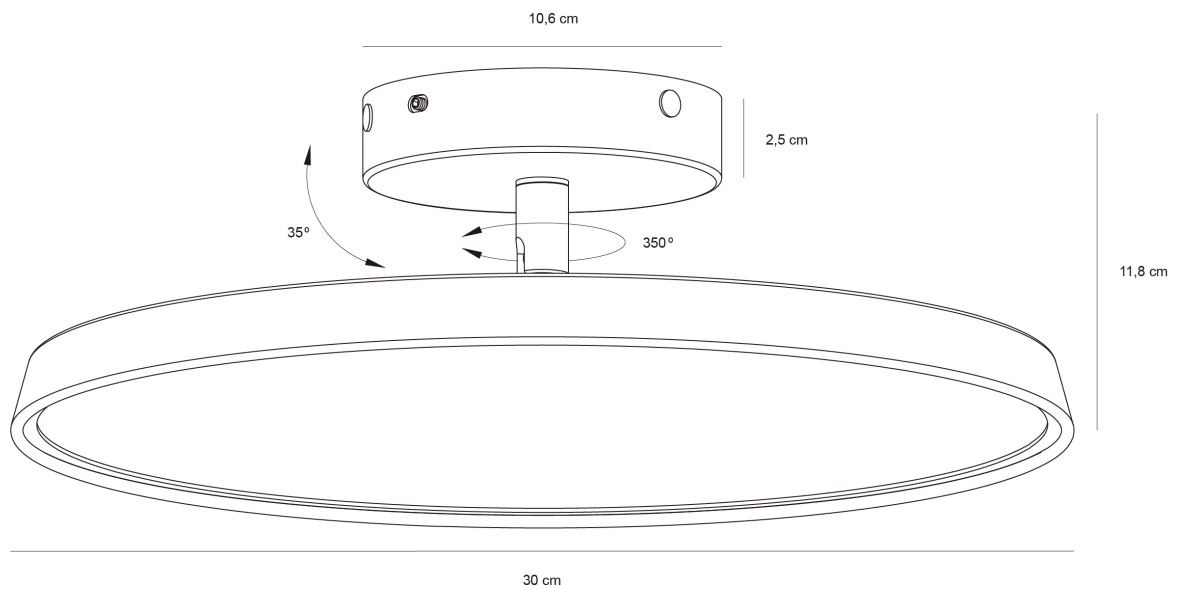

Nordlux - Kaito - 2320546003 - LED Black Flush Ceiling Light

CONTACT