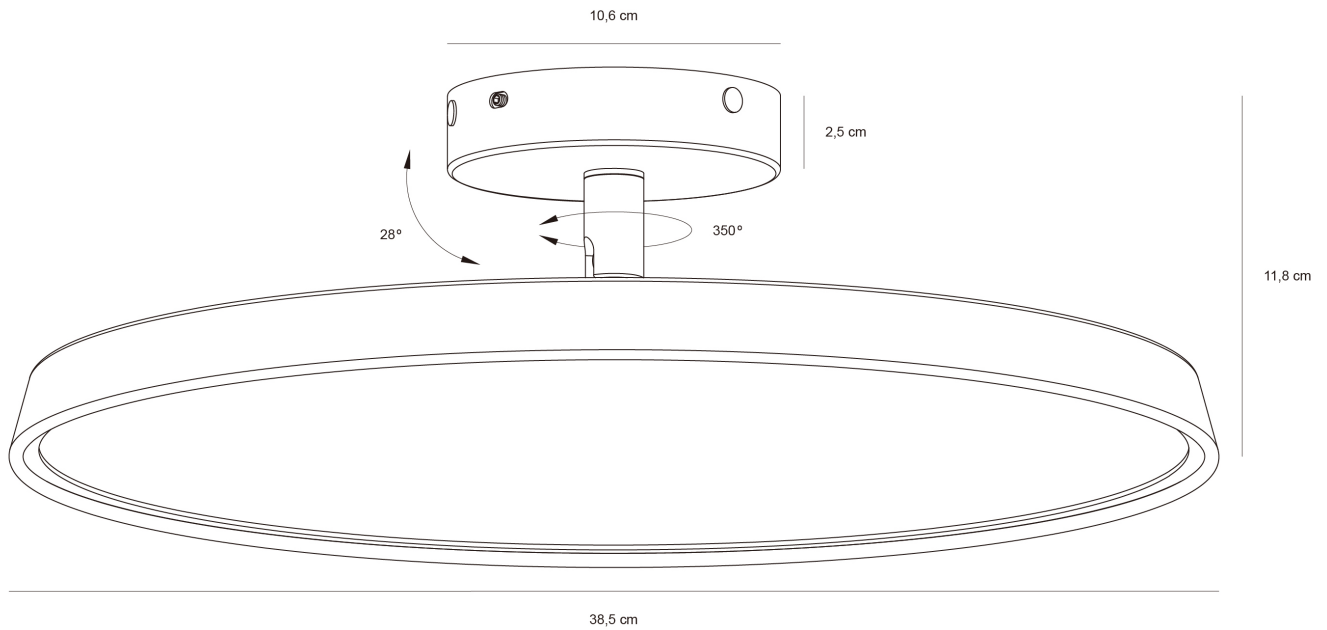

Nordlux - Kaito - 2320556001 - LED White Flush Ceiling Light

CONTACT