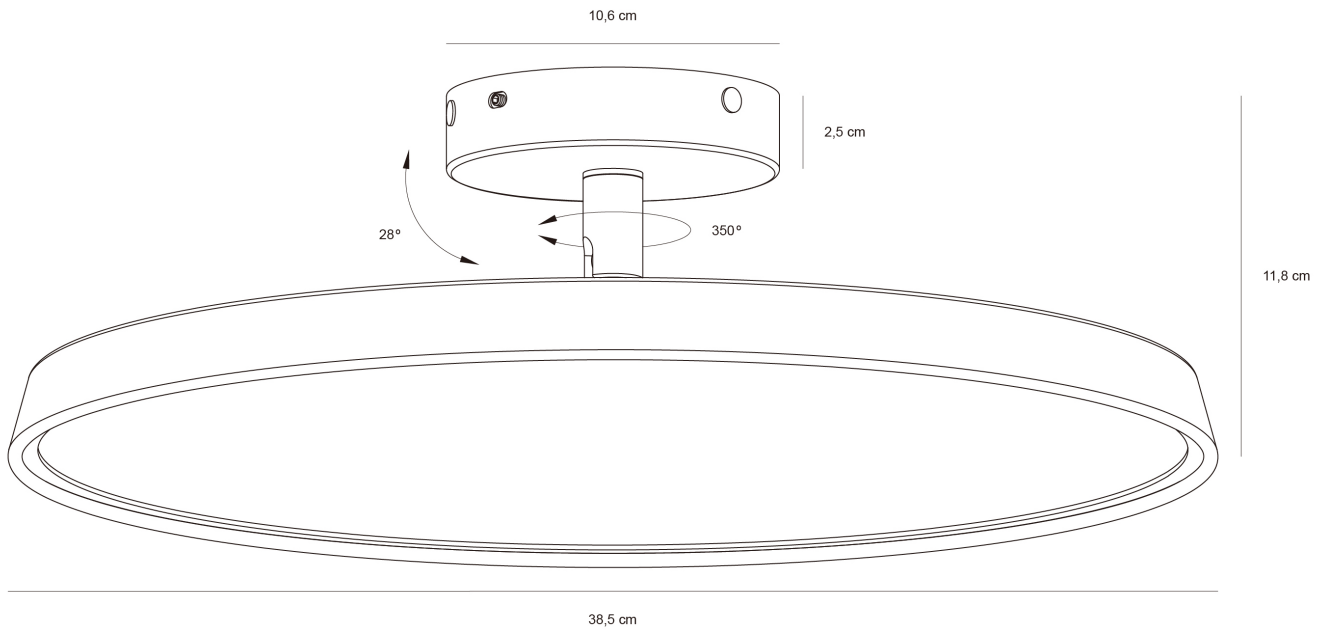

Nordlux - Kaito - 2320556003 - LED Black Flush Ceiling Light

CONTACT