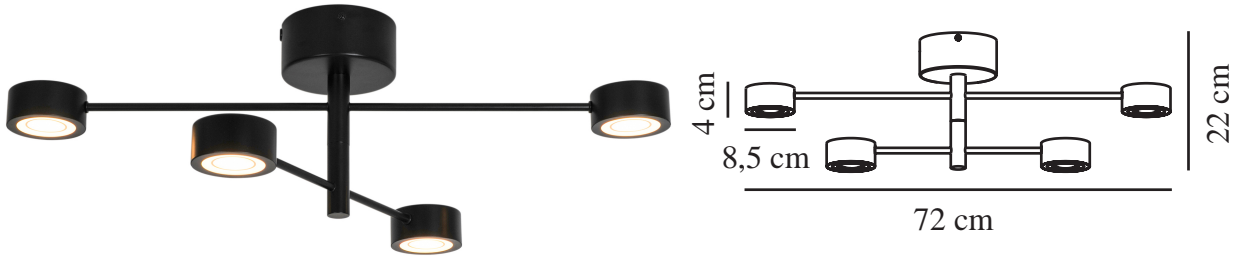

CLYDE FLEX 4-RAIL | SPOT LIGHT | BLACK

2412260103

nordlux®

Voltage (V): 220-240 Volt
IP degree: IP20
Class (Class 1, Class 2, Class 3):
Class 2 (Double isolated)
Socket type: LED Module
Parallel connection: False

Primary material: Metal
Secondary material: Plastic
Colour: Black

Height (cm): 22
Width (cm): 72
Shade Diameter (cm): 8.5
Turning Angle (°): 320

EAN: 5704924018442
TUN: 2378672
Item Number: 2412260103
Pcs Per Master Carton: 3
Sales Box Height (cm): 74

Sales Box Width(cm): 24
Sales Box Depth (cm): 15
Sales Box Volume m³ : 0.0266
Product net weight (kg): 0.9

Colour temperature (Kelvin): 2700
Ra-value : 80
Lifetime (hours): 25000
Actual watt (W): 14

- Minimalist Scandinavian design • Adjustable arms
- 3-step Moodmaker™ dimming with memory function • 5-year LED guarantee

Slim Nordic design and innovative technology are combined in the most compelling way in the Clyde series. Clyde has a built-in Moodmaker™ function that allows you to adjust the light from your regular wall switch in three levels according to your needs. Adjustable arms for directional light.