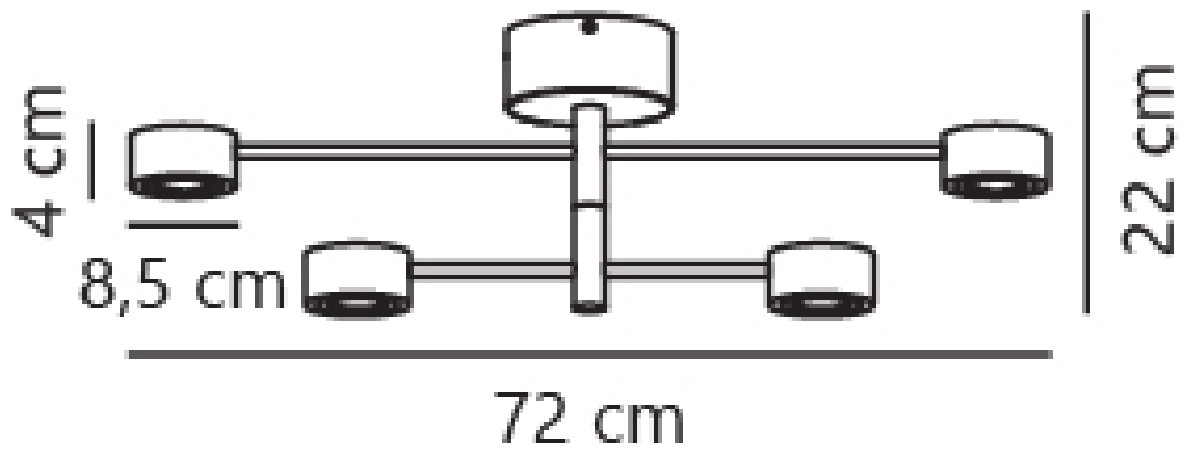

Nordlux - Clyde - 2412260103 - LED Black Flush Ceiling Light