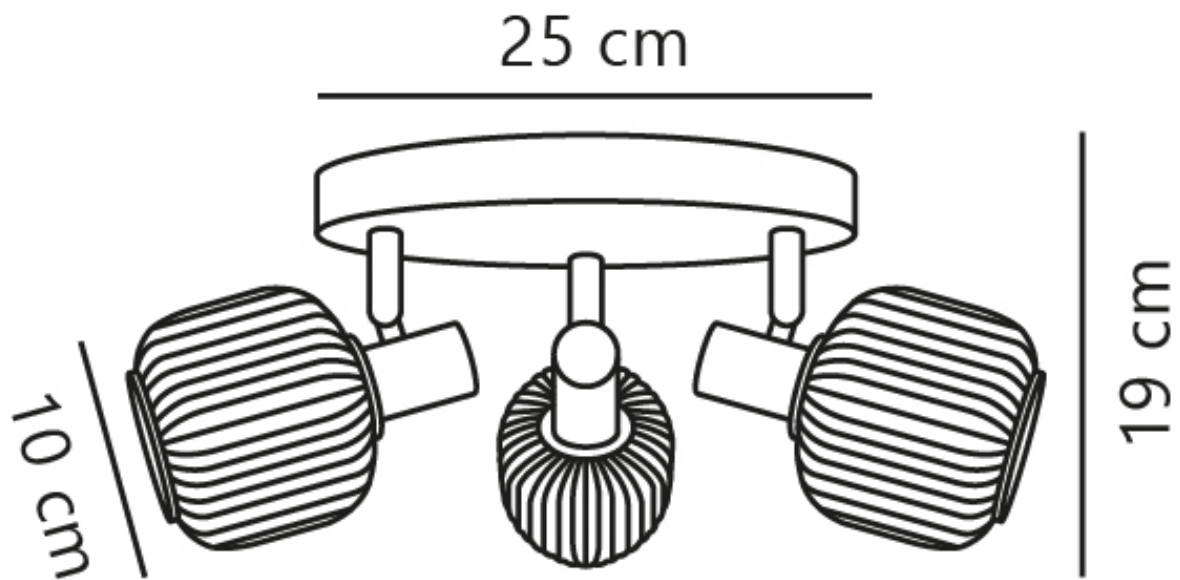

Nordlux - Milford - 2412606003 - Black Opal Glass 3 Light Ceiling Spotlight