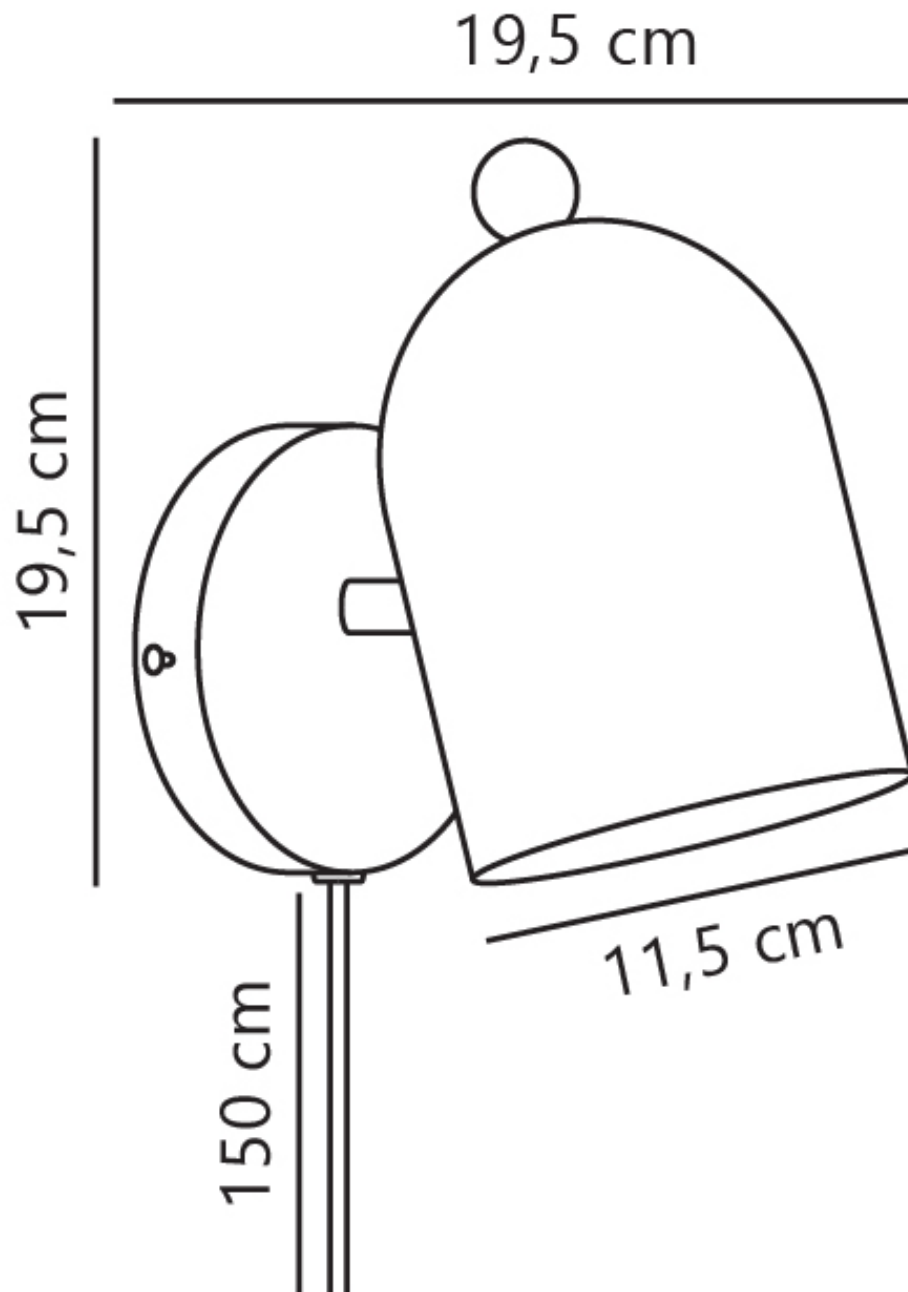

Nordlux - Gaston - 2412671001 - White Wood Plug In Spotlight

CONTACT