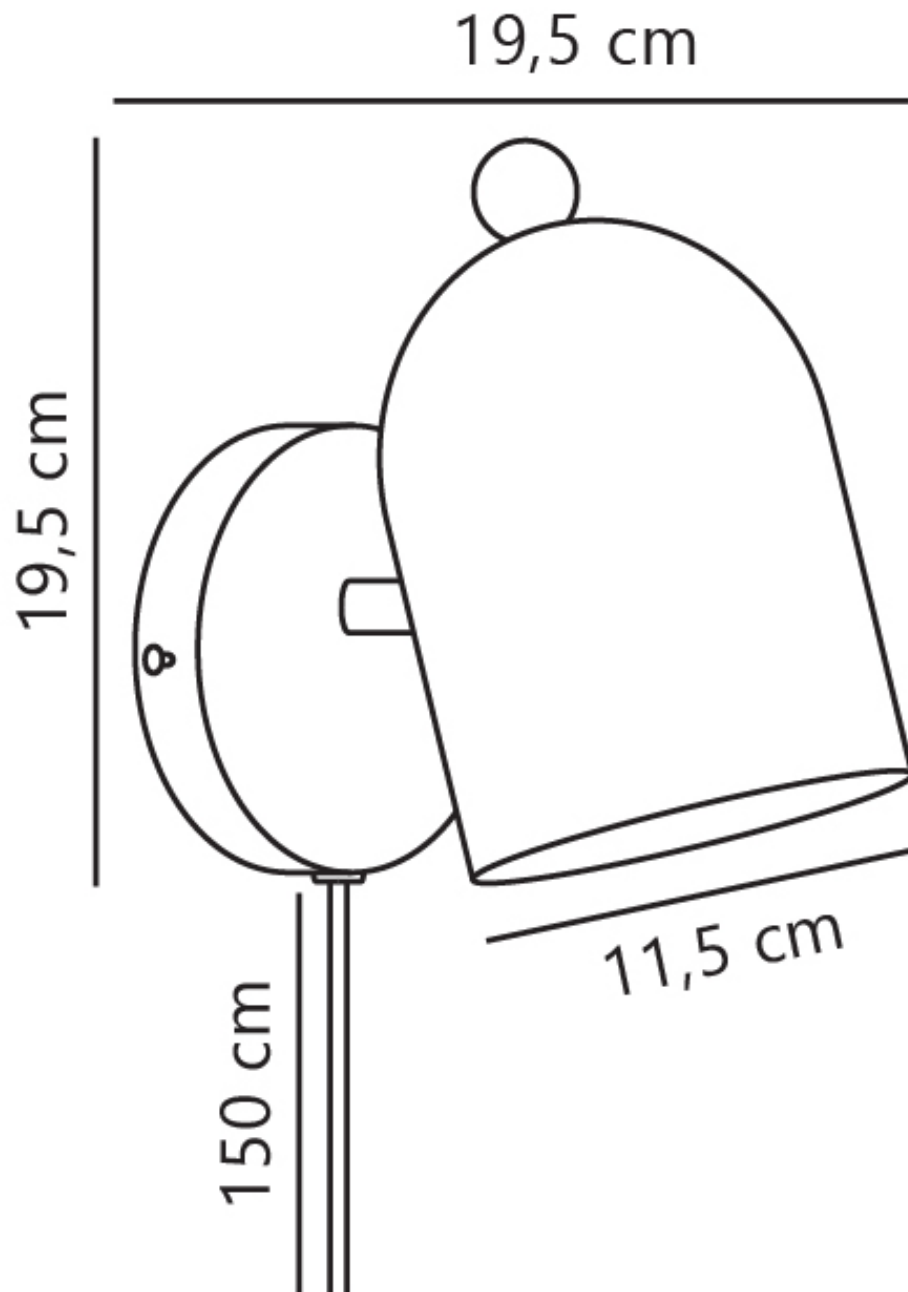

Nordlux - Gaston - 2412671006 - Blue Wood Plug In Spotlight

CONTACT