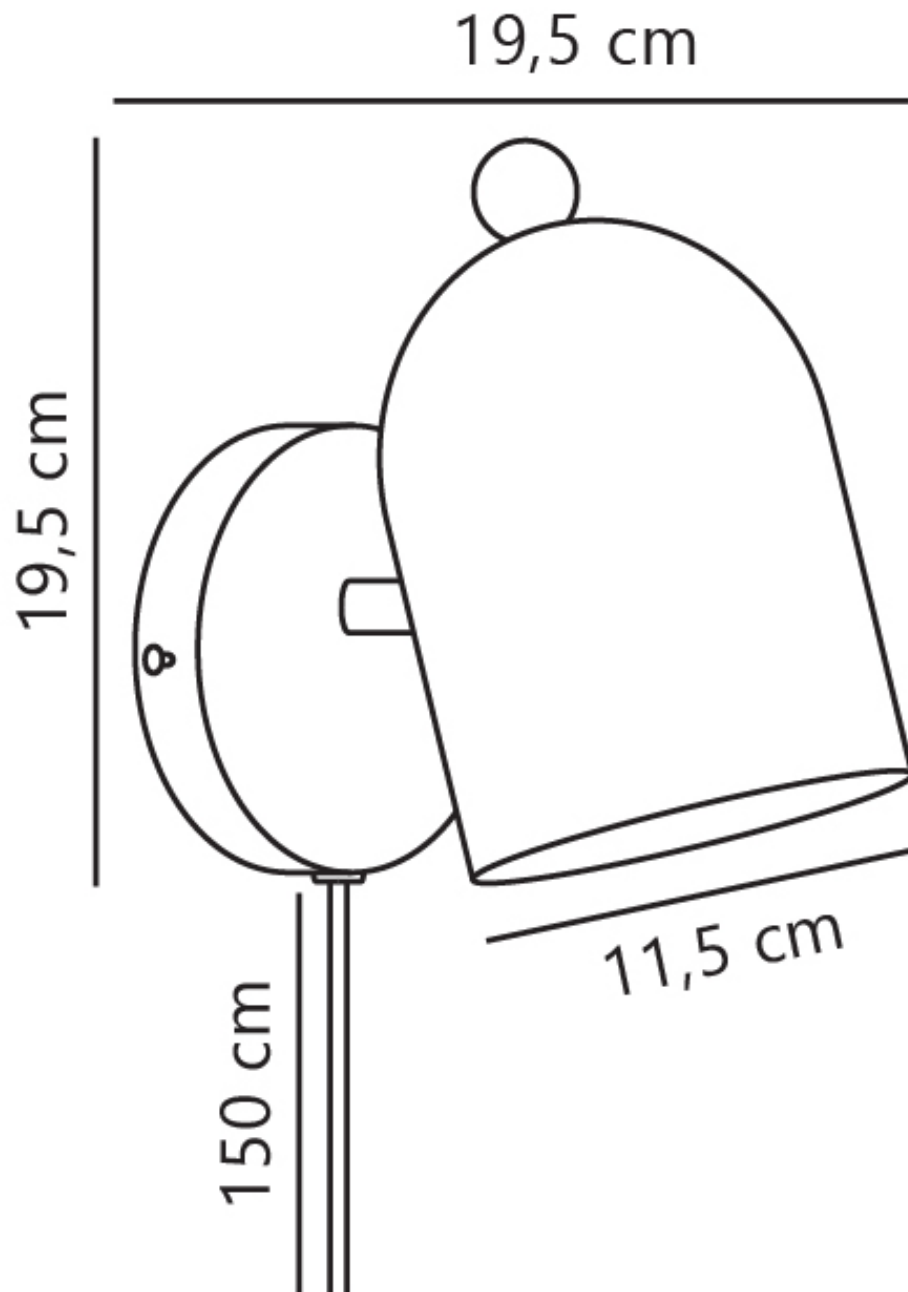

Nordlux - Gaston - 2412671023 - Green Wood Plug In Spotlight

CONTACT