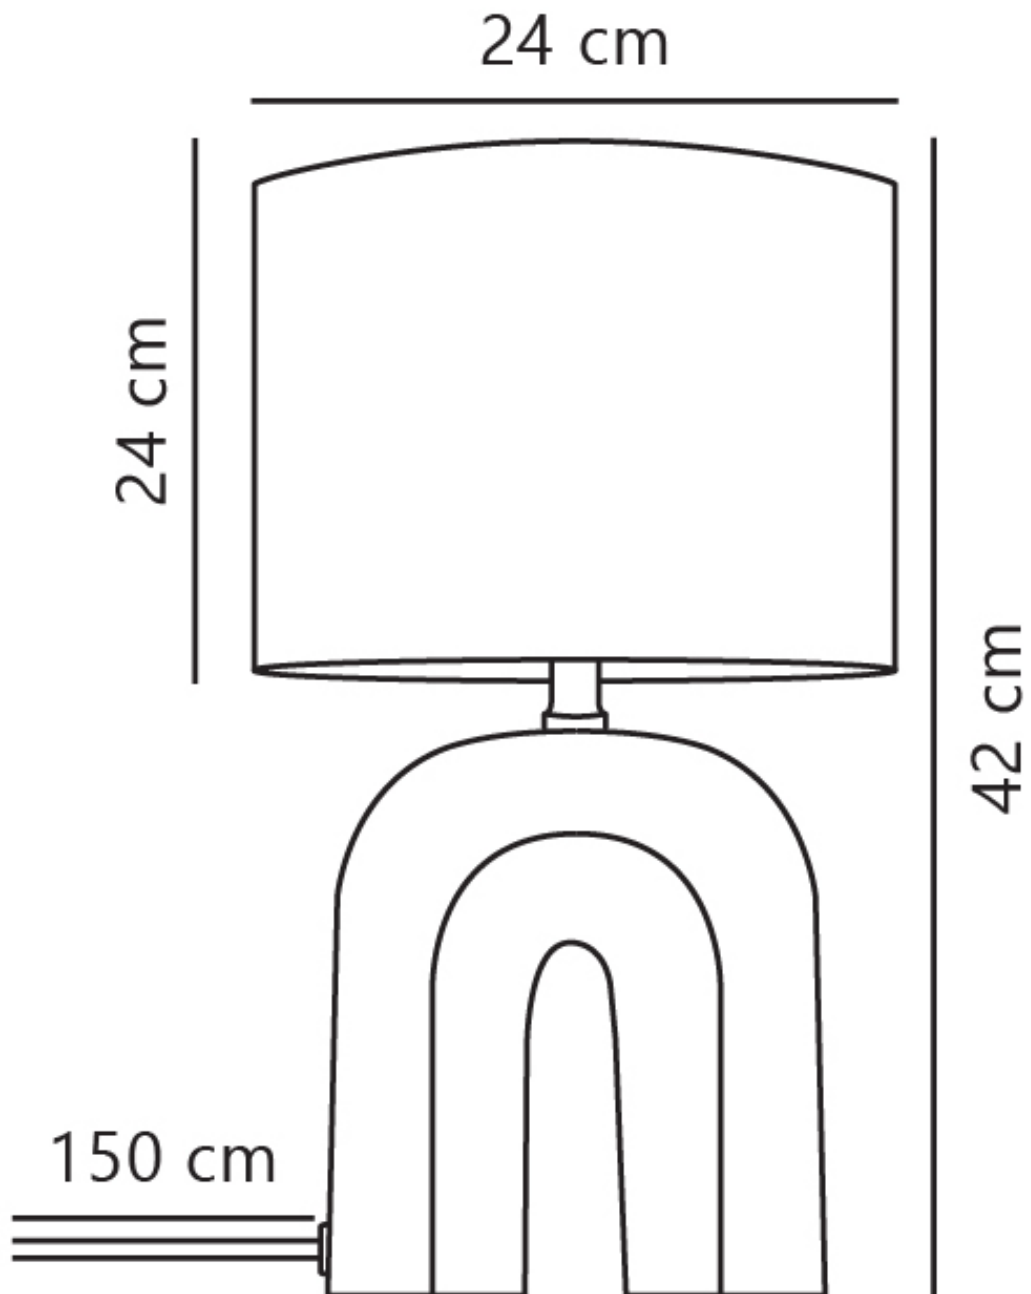

Nordlux - Haze - 2412705009 - Beige Natural Ceramic Table Lamp With Shade

CONTACT