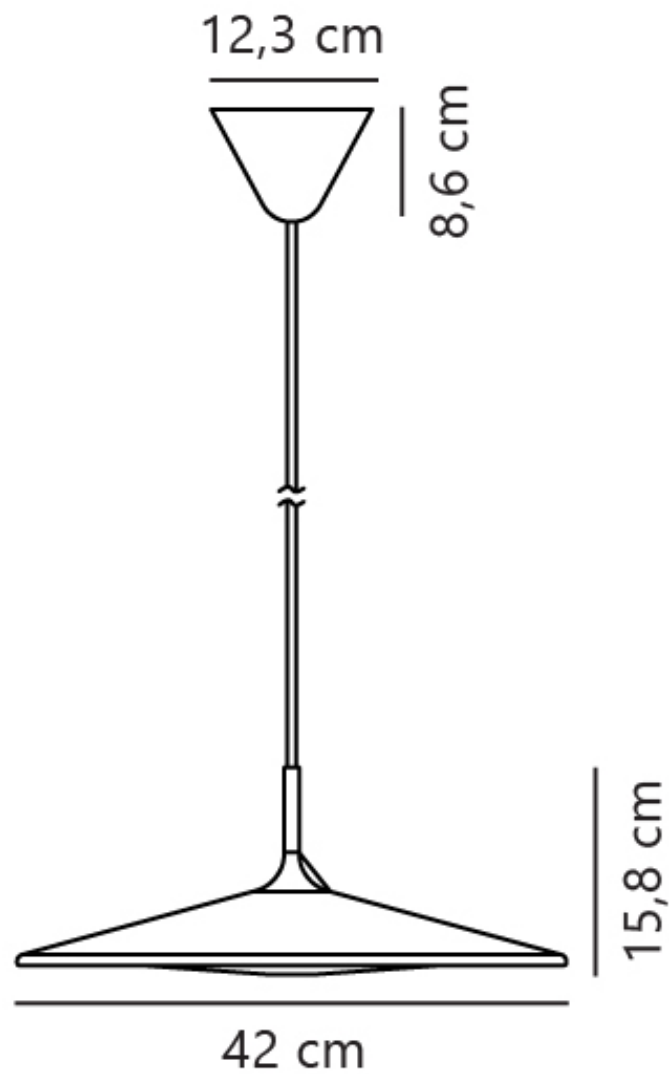

Nordlux - Balance - 2412783003 - LED Black Ceiling Pendant Light

CONTACT