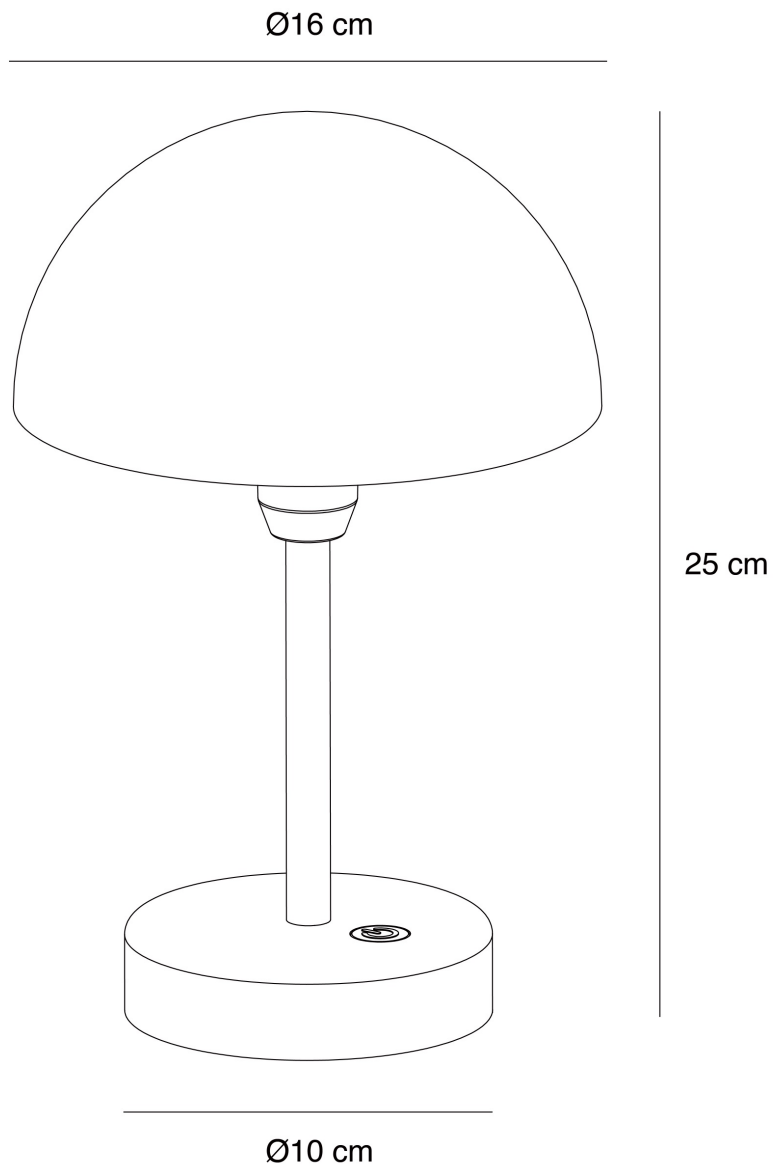

Nordlux - Ellen - 2418015001 - LED White IP44 Touch Outdoor Portable Lamp

CONTACT