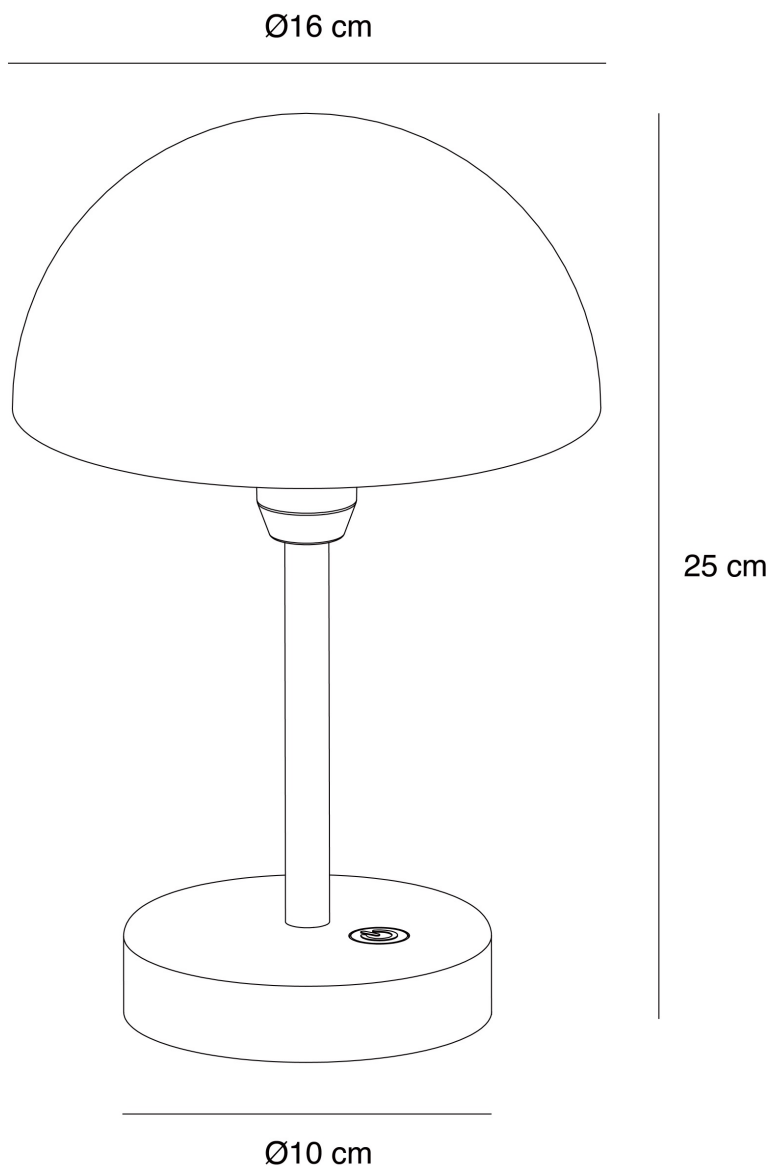

Nordlux - Ellen - 2418015009 - LED Beige IP44 Touch Outdoor Portable Lamp