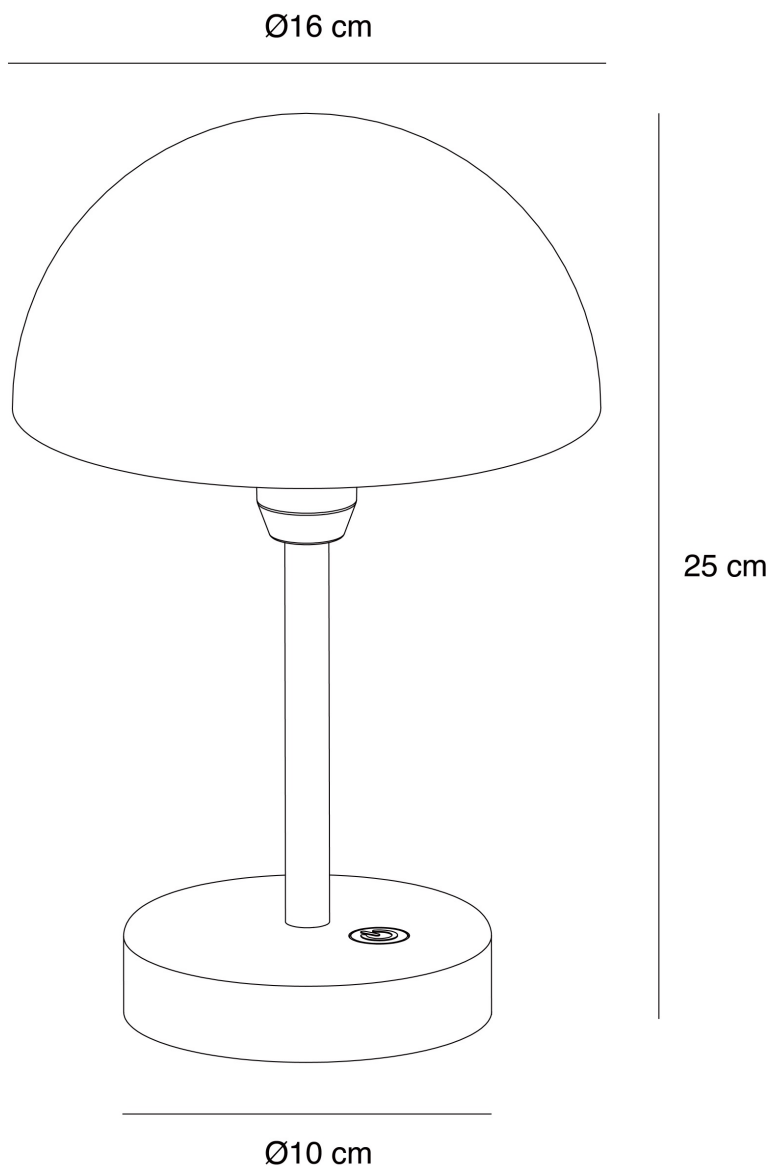

Nordlux - Ellen - 2418015023 - LED Olive IP44 Touch Outdoor Portable Lamp

CONTACT