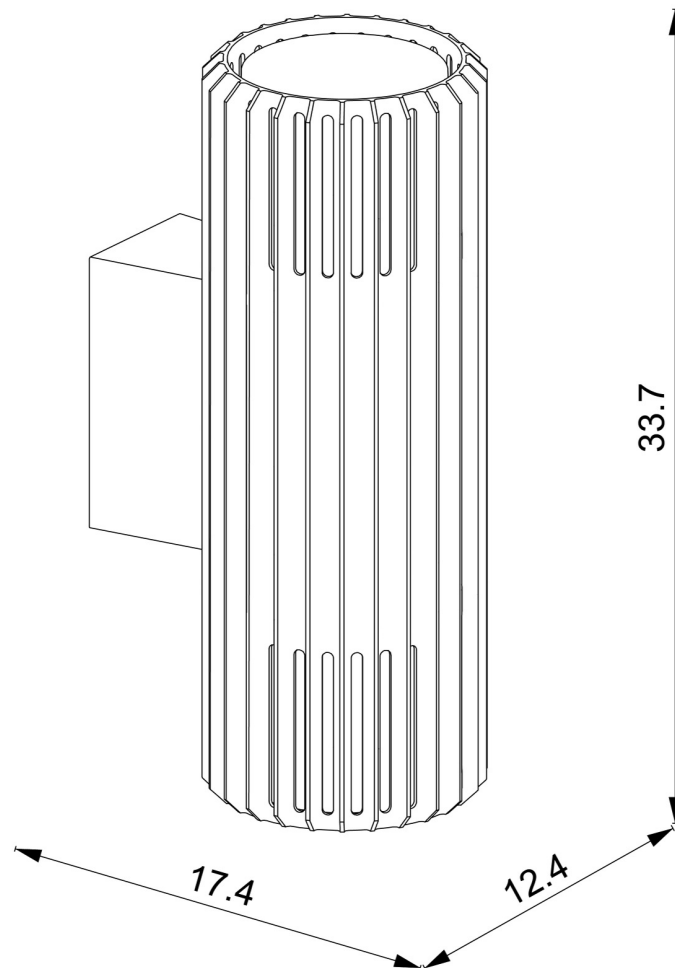

Nordlux - Aludra - 2418121203 - Black IP54 Coastal Up & Down Outdoor Wall Washer Light