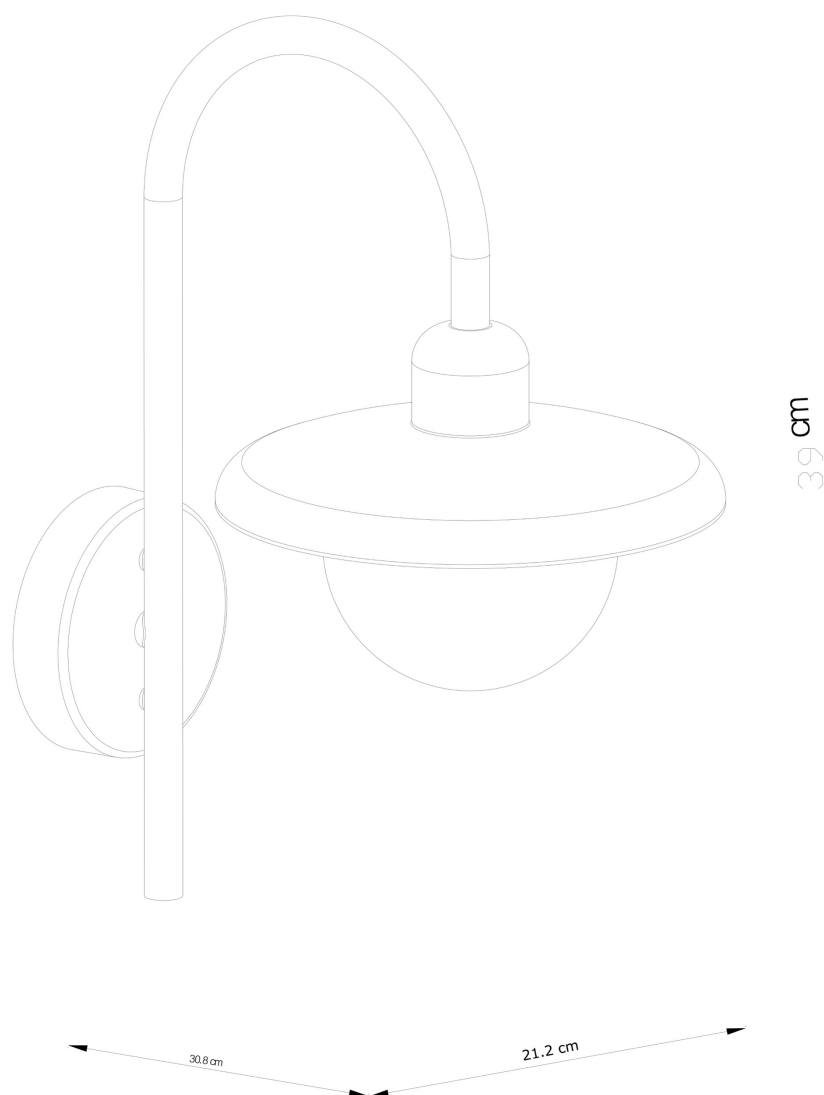

Nordlux - Berlo - 2418191003 - Black White IP44 Outdoor Wall Light

CONTACT