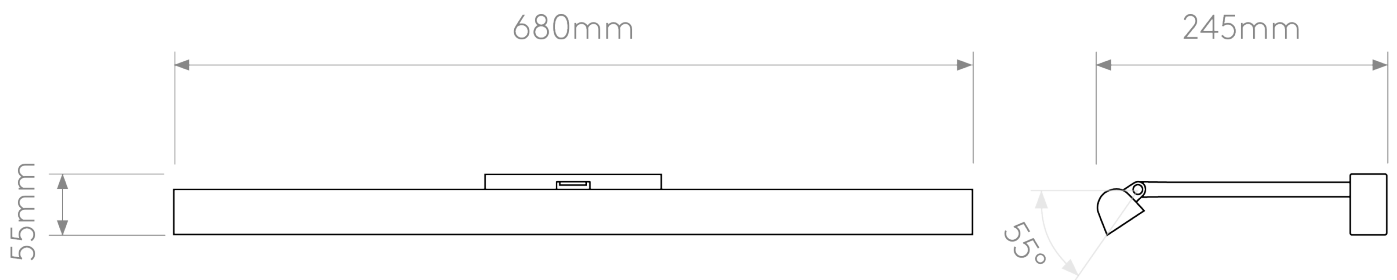

Astro Lighting - Renoir 680 - 1371029 - LED Bronze Picture Wall Light

CONTACT