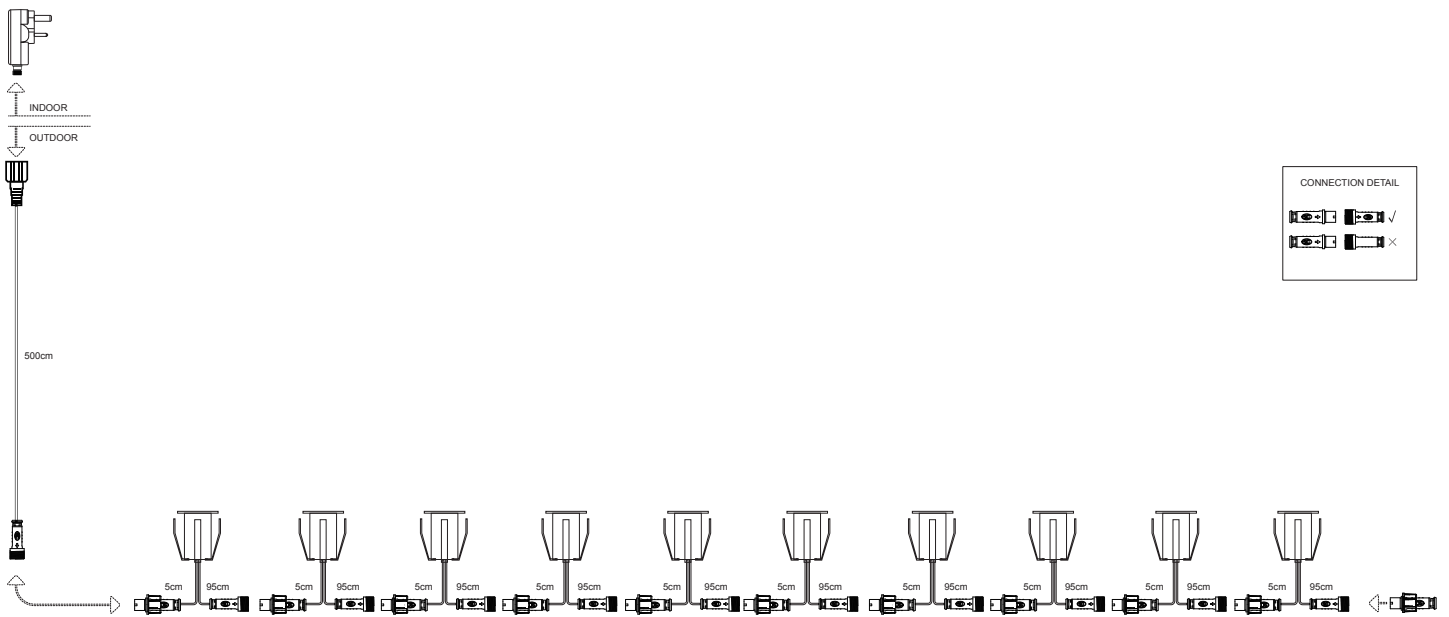

CERTIFICATION

CONTACT

www.firstchoicelighting.co.uk

info@firstchoicelighting.co.uk