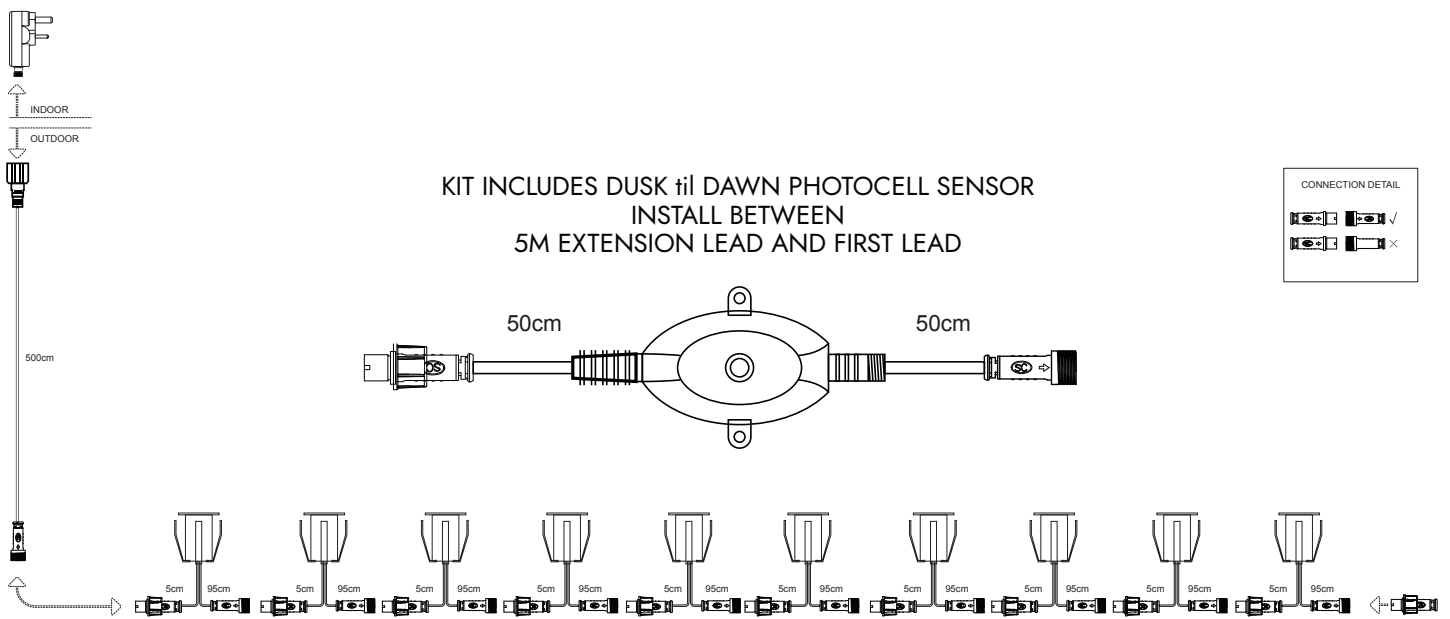

LIGHT SOURCE DATA

- 10 x 0.4W LED (included)
- Lamp direction - Upwards
- Lamp shape - LED
- Non-dimmable
- 6500K (Daylight White)
- 8Lm
- 2Lm/W
- 30000 Lifettime
- Energy class: Not applicable
- 80 CRI

DIMENSION DATA

- Height 26mm
- Diameter 15mm
- Mimimum cavity depth 30mm
- Cut out size 12.5mm
- Weight 0.72kg

SPECIFICATION

- Manufacturer warranty for 2 years from date of purchase
- Polished chrome plate and clear PC
- IP67
- No
- Dusk til Dawn Photocell Sensor
- Class II - Double Insulated, No Earth
- 240V mains voltage with 12V plug in driver
- Assembly required? No
- Please note this dusk til dawn sensor is only compatible with our decking kits.
- UKCA Marking, Energy Efficient, Energy Saving

CERTIFICATION

CONTACT

www.firstchoicelighting.co.uk

info@firstchoicelighting.co.uk

FCL-28159_28172DD

Set of 10 - 15mm IP67 Cool White LED Decking Kit with Photocell

CERTIFICATION

CONTACT