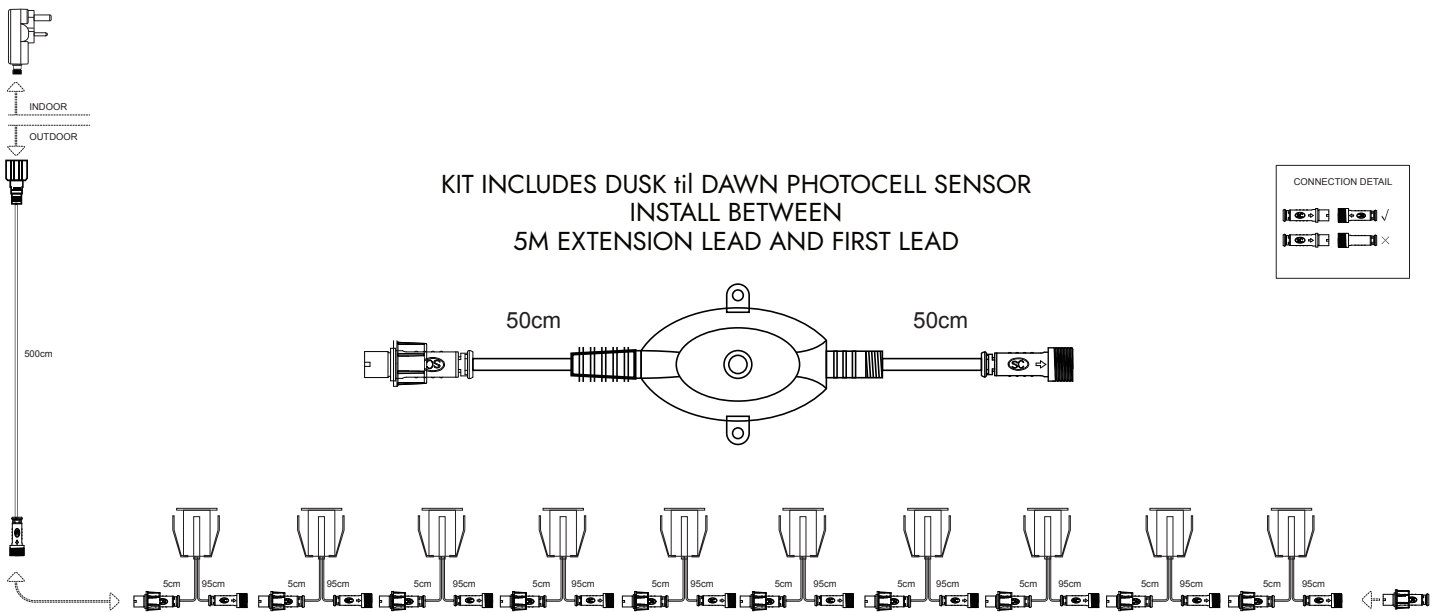

LIGHT SOURCE DATA

- 10 x 0.4W LED (included)
- Lamp direction - Upwards
- Lamp shape - LED
- Non-dimmable
- 3000K (Warm White)
- 8Lm
- 2Lm/W
- 30000 Lifettime
- Energy class: Not applicable
- 80 CRI

DIMENSION DATA

- Height 26mm
- Diameter 15mm
- Mimimum cavity depth 30mm
- Cut out size 12.5mm
- Weight 0.96kg

SPECIFICATION

- Manufacturer warranty for 2 years from date of purchase
- Polished chrome plate and clear PC
- IP67
- No
- Dusk til Dawn Photocell Sensor
- Class II - Double Insulated, No Earth
- 240V mains voltage with 12V plug in driver
- Assembly required? No
- Please note this dusk til dawn sensor is only compatible with our decking kits.
- UKCA Marking, Energy Efficient, Energy Saving

CERTIFICATION

CONTACT

www.firstchoicelighting.co.uk

info@firstchoicelighting.co.uk

FCL-28160_28172DD

Set of 10 - 15mm IP67 Warm White LED Decking Kit with Photocell

CERTIFICATION

CONTACT