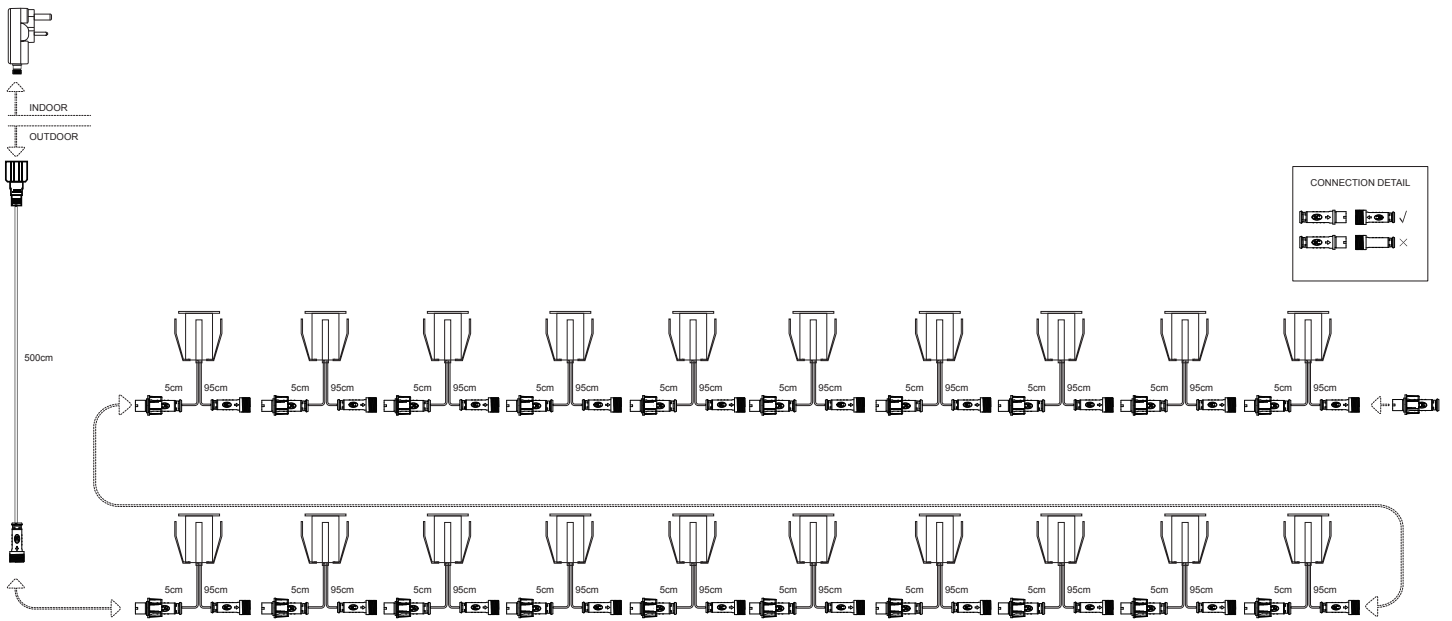

FCL-28161

Set of 20 - 15mm Stainless Steel IP67 Cool White LED Decking Kit

CERTIFICATION

CONTACT

www.firstchoicelighting.co.uk

info@firstchoicelighting.co.uk