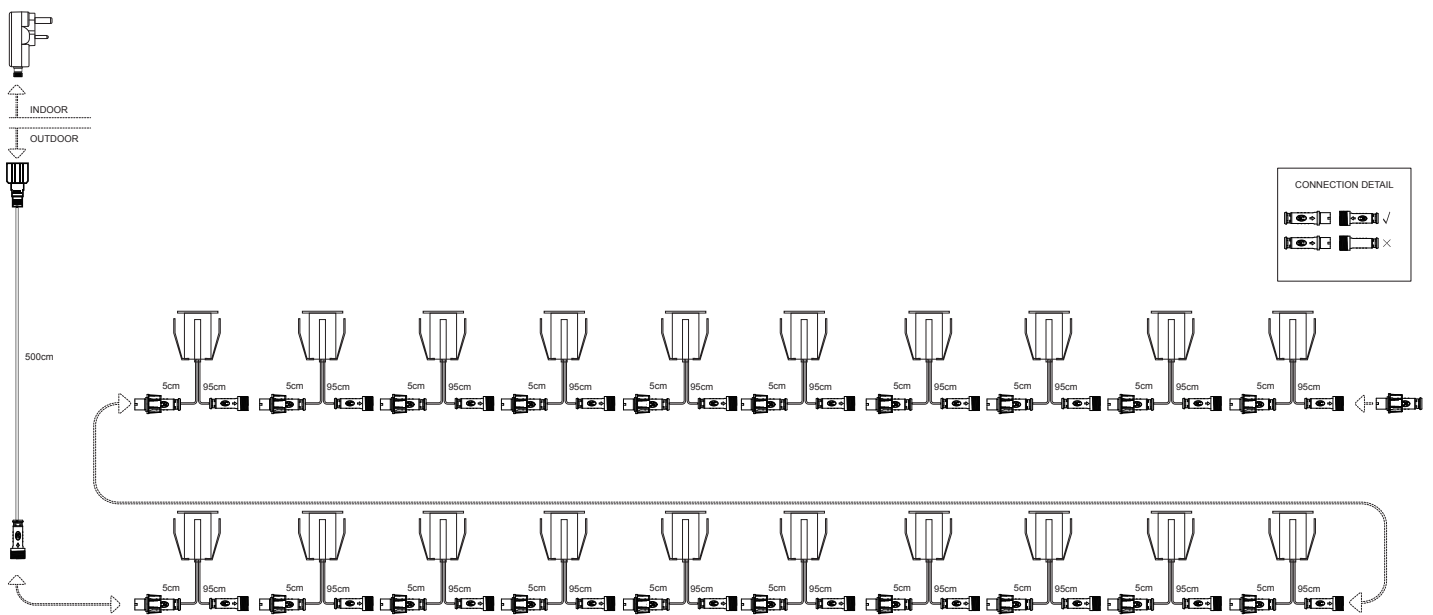

FCL-28162

Set of 20 - 15mm Stainless Steel IP67 Warm White LED Decking Kit

CERTIFICATION

CONTACT

www.firstchoicelighting.co.uk

info@firstchoicelighting.co.uk