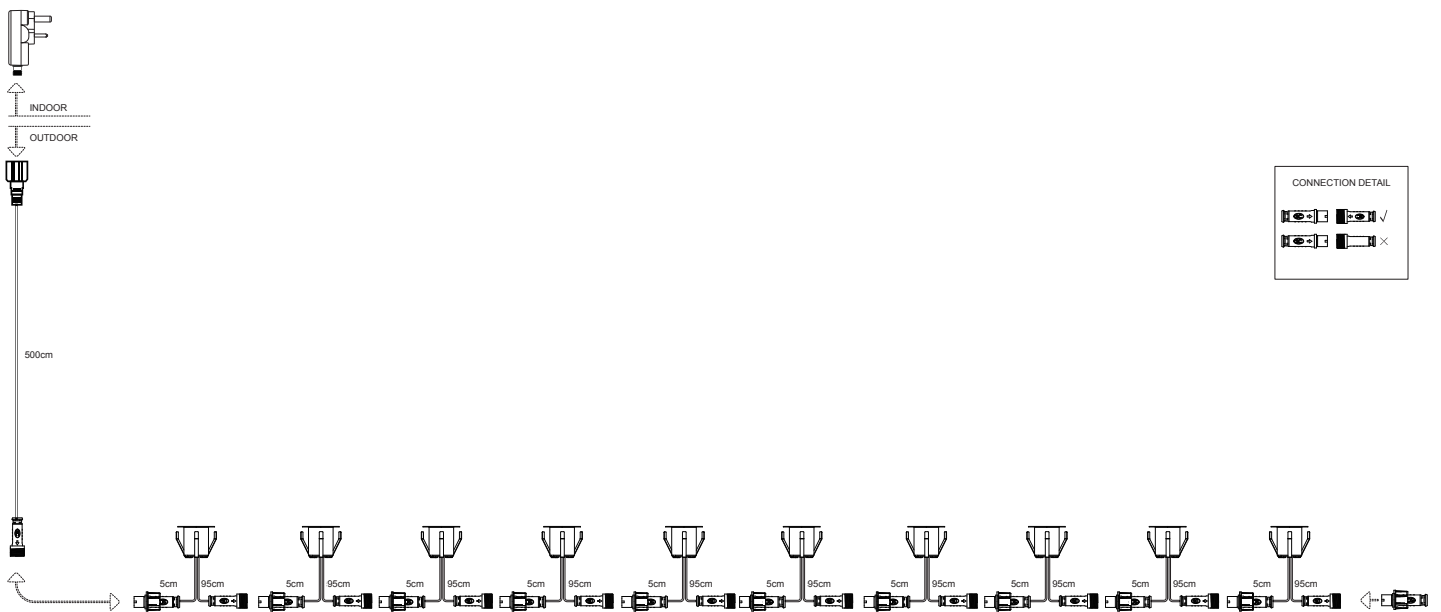

FCL-28165

Set of 10 - 30mm Stainless Steel IP67 Warm White LED Decking Kit

CERTIFICATION

CONTACT

www.firstchoicelighting.co.uk

info@firstchoicelighting.co.uk