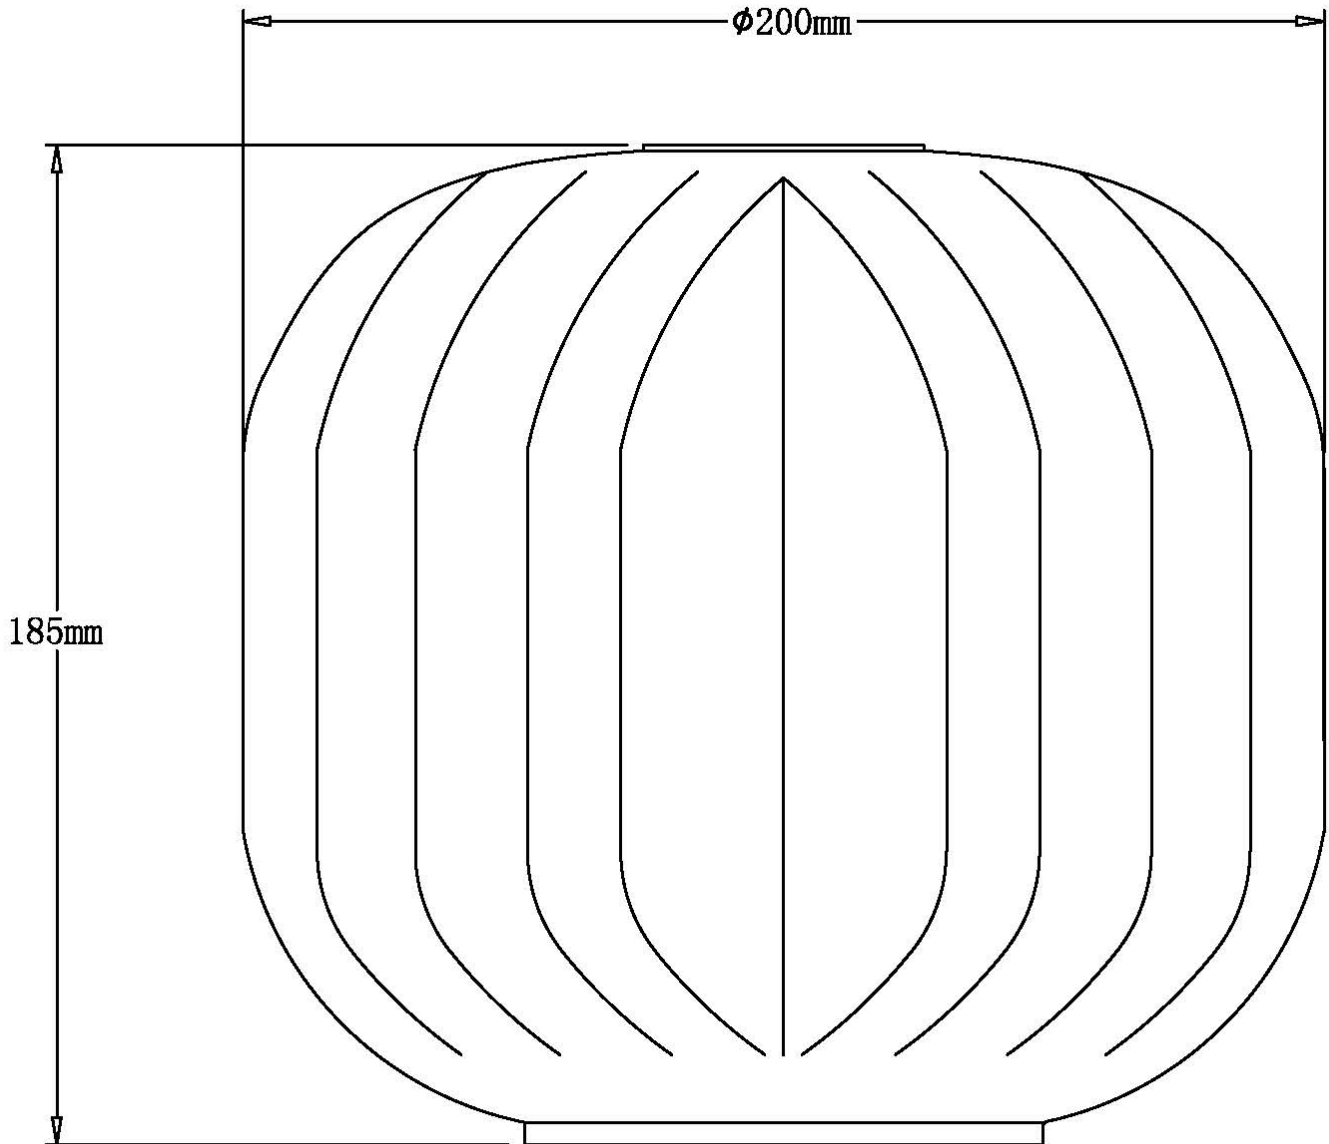

FCL-28212X2

Set of 2 Bento - White Ribbed Glass Easy Fit Pendant Shades

CERTIFICATION

CONTACT

www.firstchoicelighting.co.uk

info@firstchoicelighting.co.uk

ISSUE DATE 01/09/2025

PAGE 2