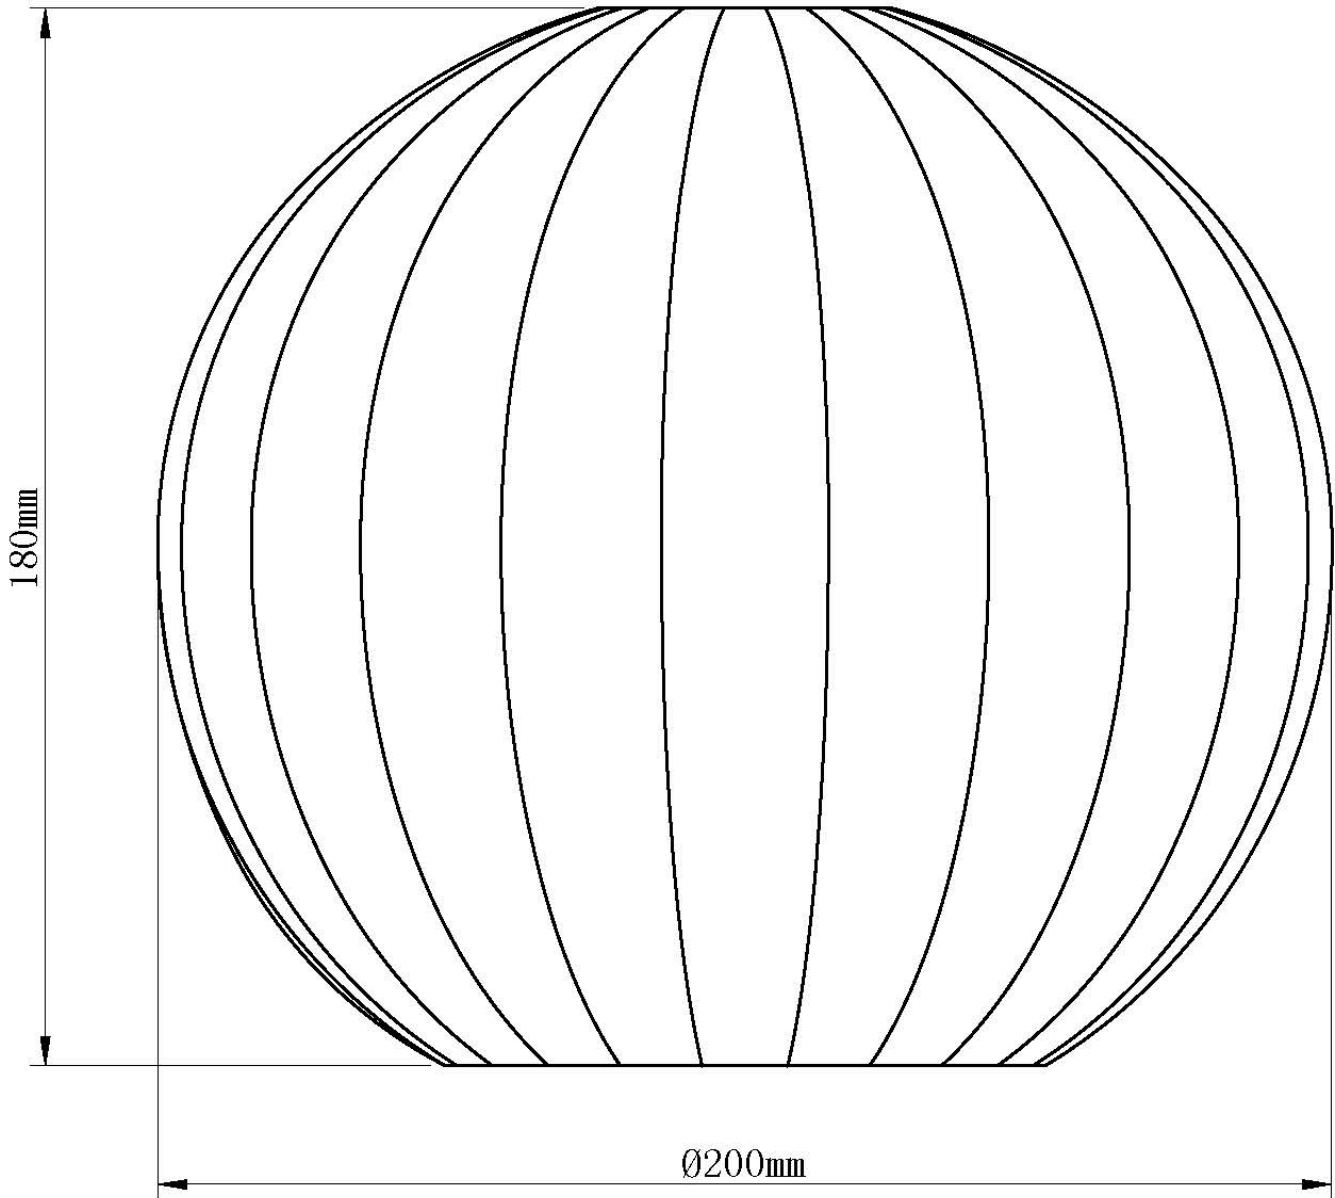

CERTIFICATION

CONTACT

www.firstchoicelighting.co.uk

info@firstchoicelighting.co.uk