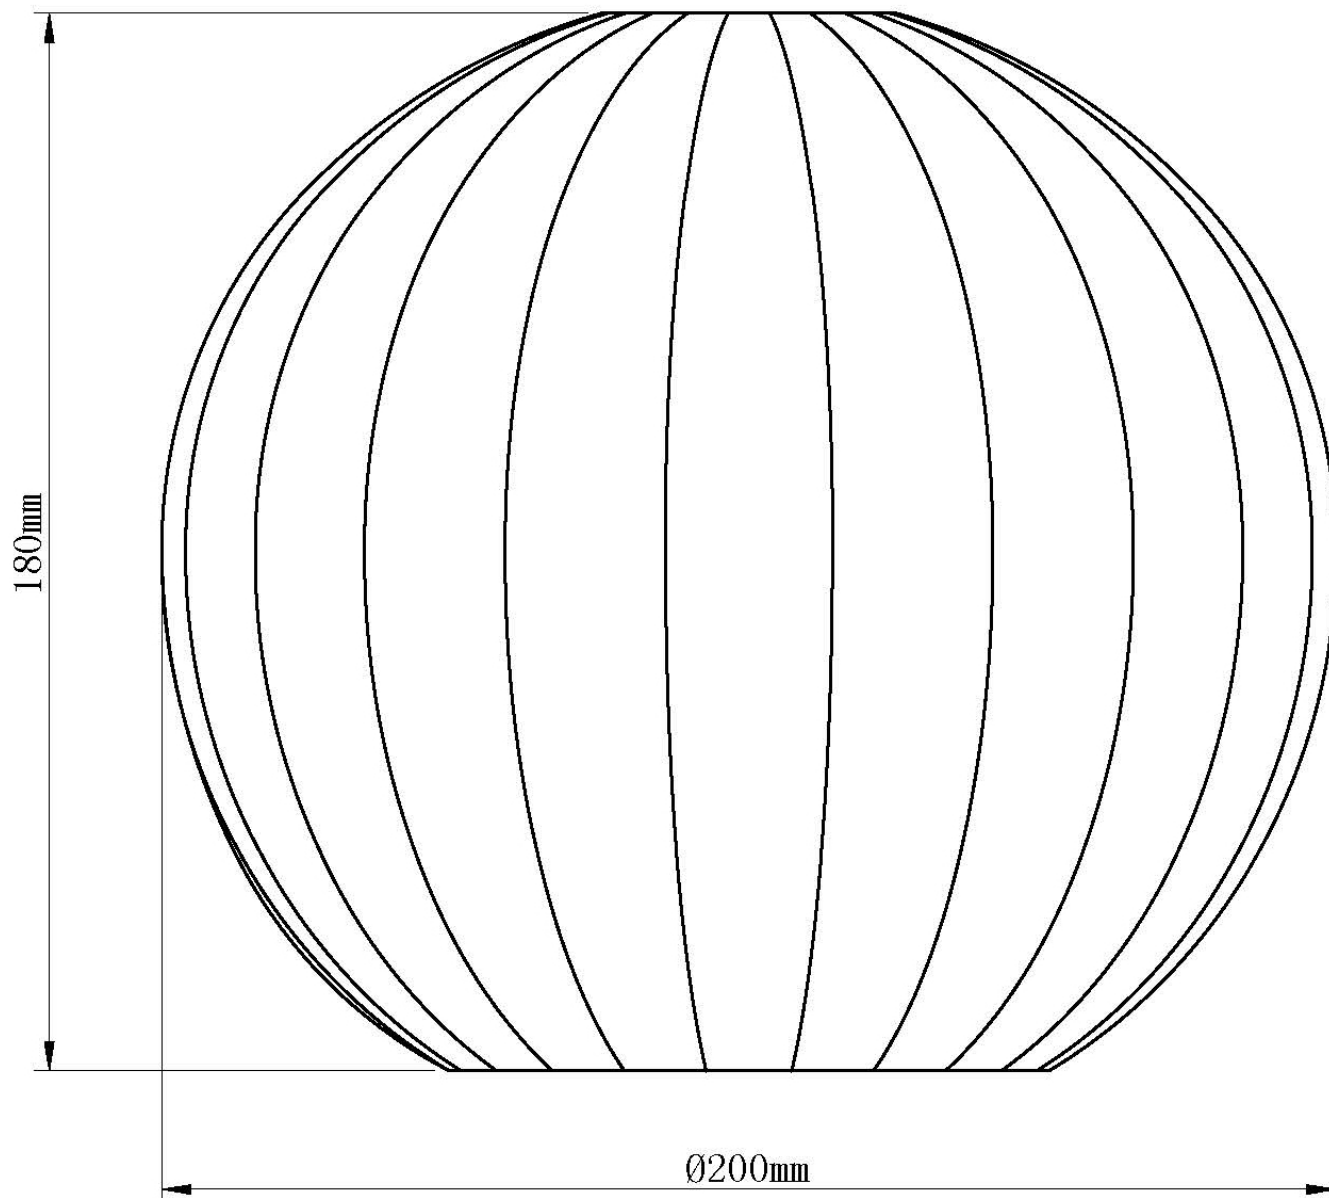

Set of 2 Betchley - White Ribbed Glass Globe Easy Fit Pendant Shades

LIGHT SOURCE DATA

- 2 x 40W Max B22 BC or E27 ES (required)
- Lamp direction - Indirect
- Lamp shape - Standard
- Dimmable
- Energy class: Not applicable

DIMENSION DATA

- Height 180mm
- Diameter 200mm

- Weight 0.74kg

SPECIFICATION

- Manufacturer warranty for 2 years from date of purchase
- White glass
- IP20
- No
- 240V
- Assembly required? No
- UKCA Marking, Energy Efficient, Energy Saving

CERTIFICATION

CONTACT

www.firstchoicelighting.co.uk

info@firstchoicelighting.co.uk

FCL-28217X2

Set of 2 Betchley - White Ribbed Glass Globe Easy Fit Pendant Shades

CERTIFICATION

CONTACT