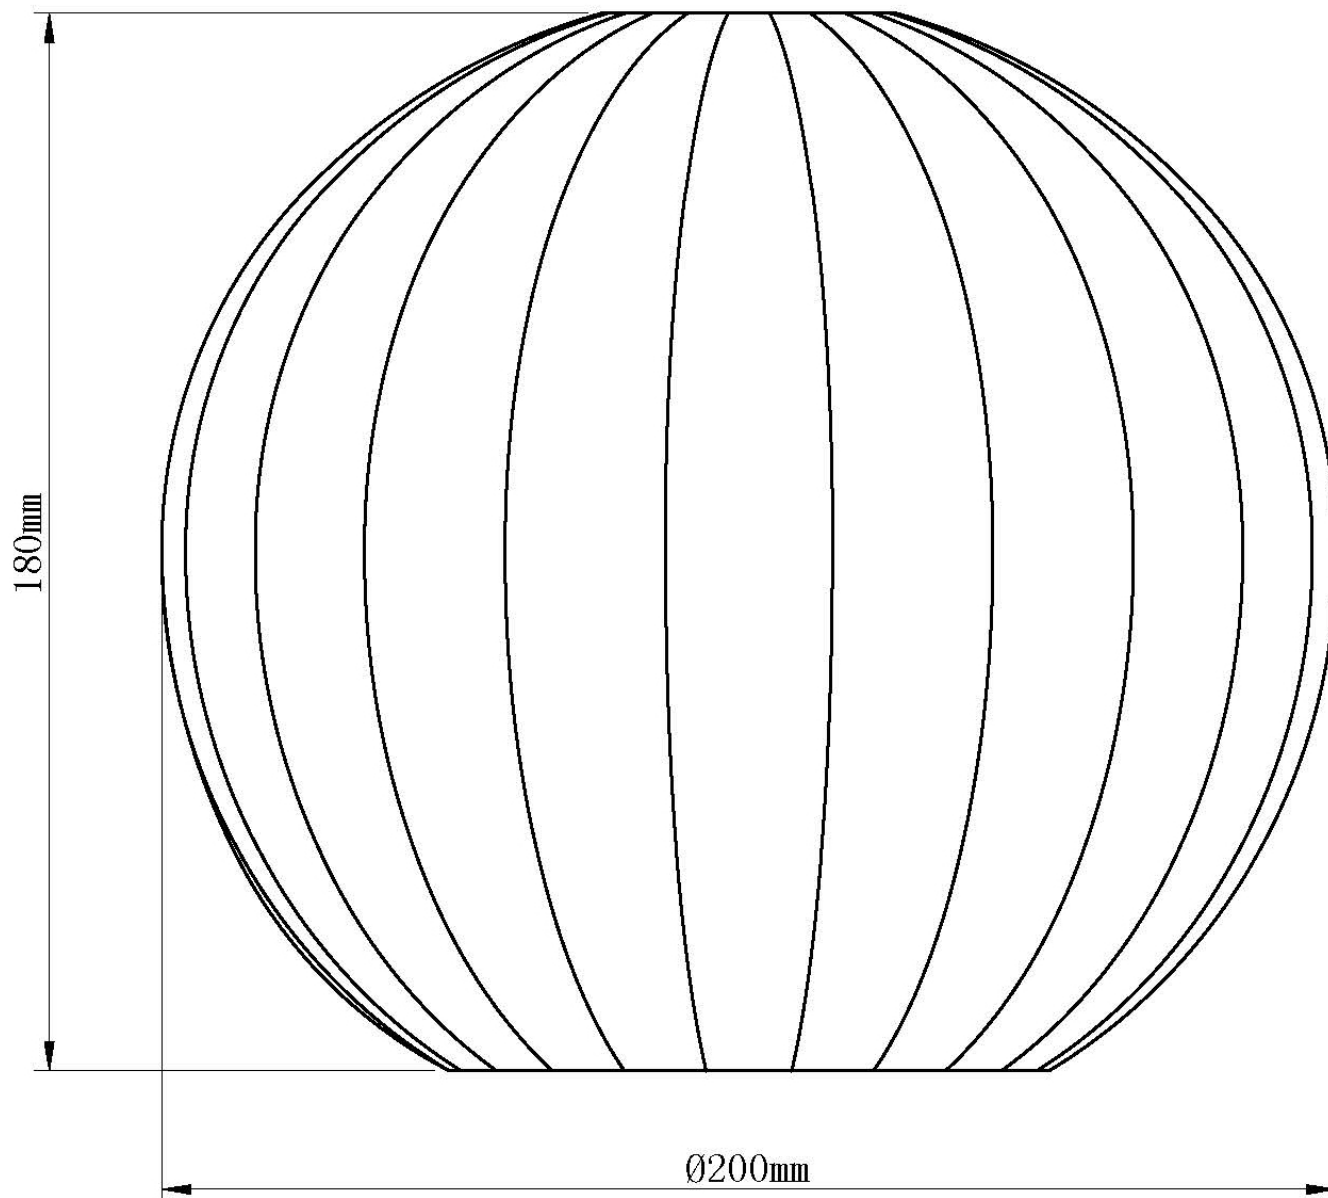

Set of 2 Betchley - Green Ribbed Glass Globe Easy Fit Pendant Shades

LIGHT SOURCE DATA

- 2 x 40W Max B22 BC or E27 ES (required)
- Lamp direction - Indirect
- Lamp shape - Standard
- Dimmable
- Energy class: Not applicable

DIMENSION DATA

- Height 180mm
- Diameter 200mm

- Weight 0.74kg

SPECIFICATION

- Manufacturer warranty for 2 years from date of purchase
- Clear green glass
- IP20
- No
- 240V
- Assembly required? No
- UKCA Marking, Energy Efficient, Energy Saving

CERTIFICATION

CONTACT

www.firstchoicelighting.co.uk

info@firstchoicelighting.co.uk

FCL-28218X2

Set of 2 Betchley - Green Ribbed Glass Globe Easy Fit Pendant Shades

CERTIFICATION

CONTACT