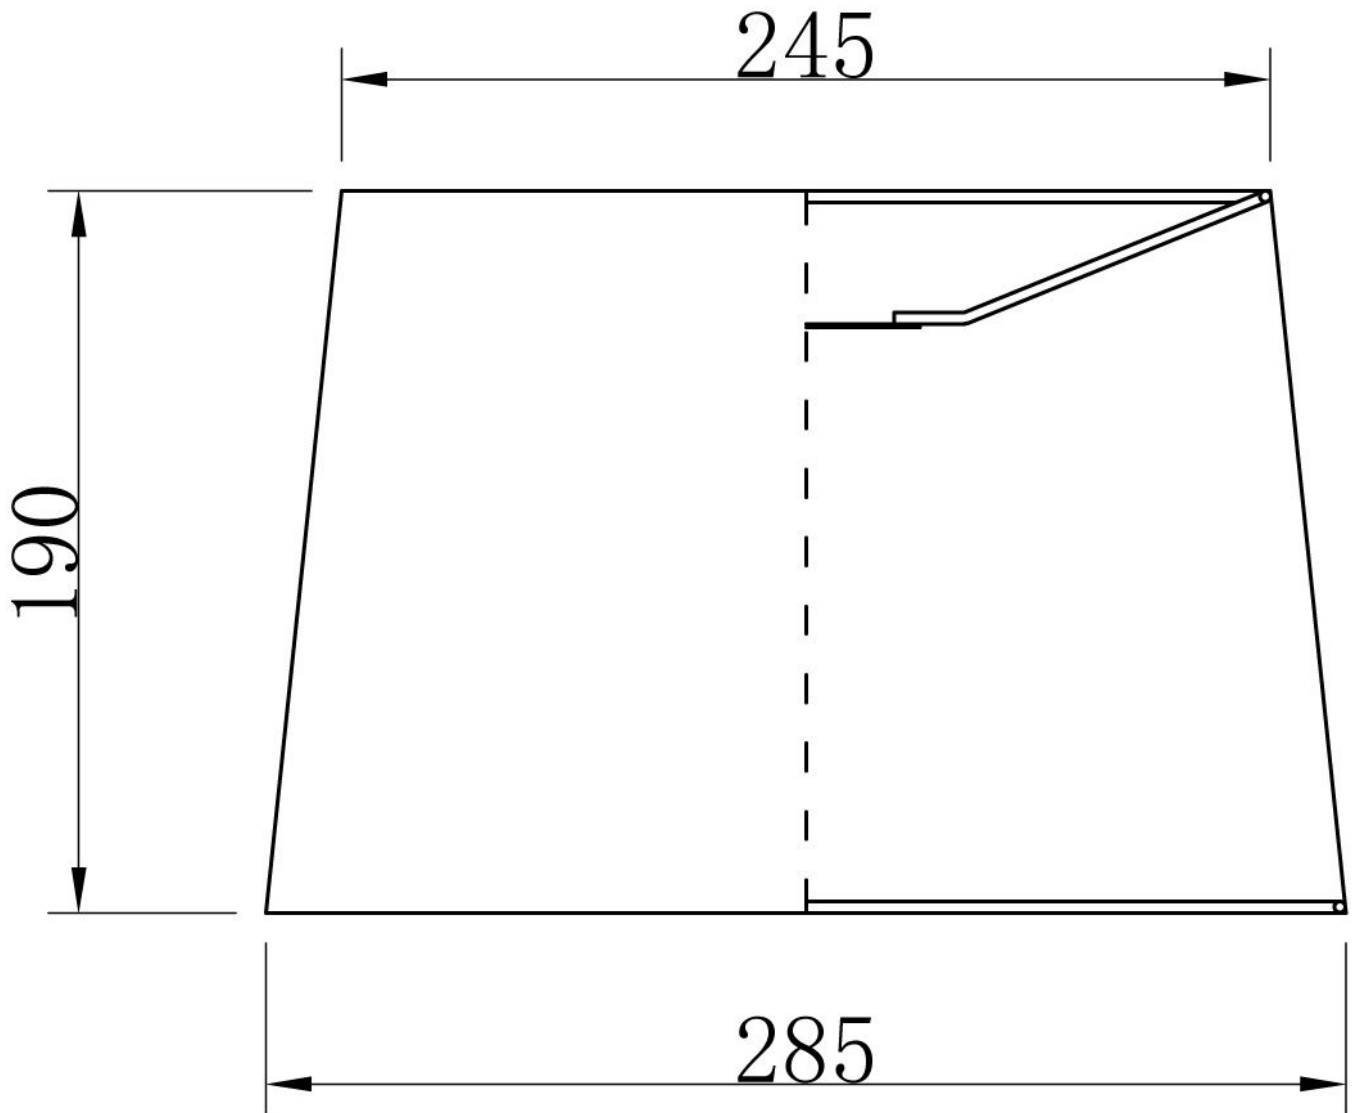

CERTIFICATION

CONTACT

www.firstchoicelighting.co.uk

info@firstchoicelighting.co.uk