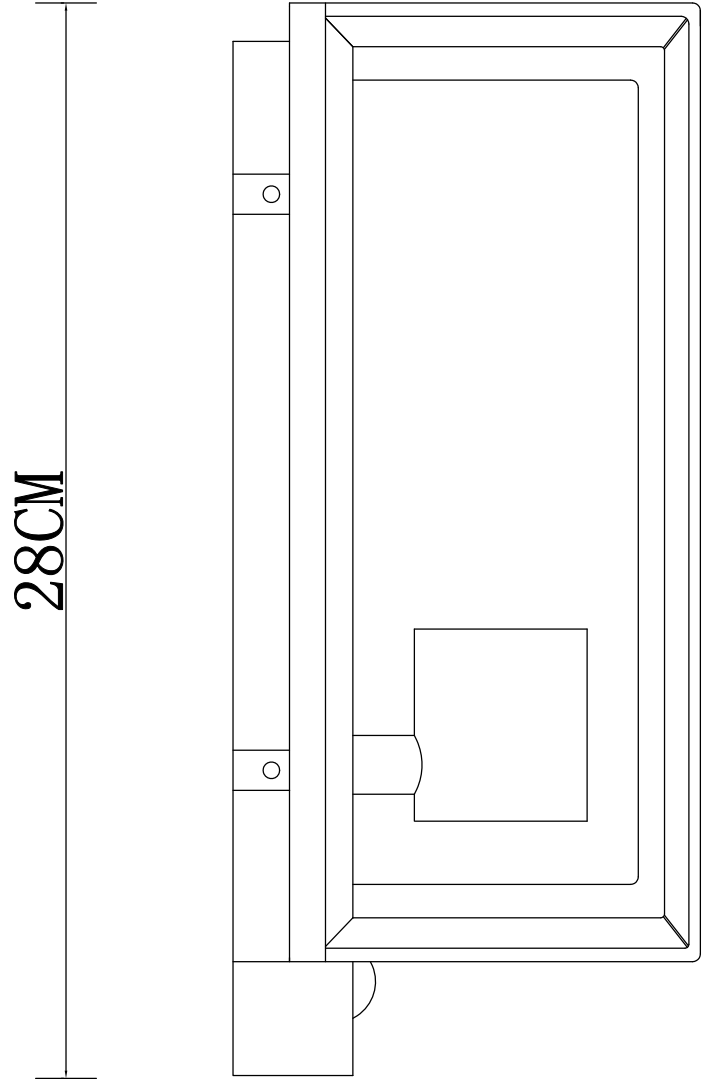

15W Max LED E27 ES (required)
Dimmable
FCL-28224

13CM

12.2CM

28CM