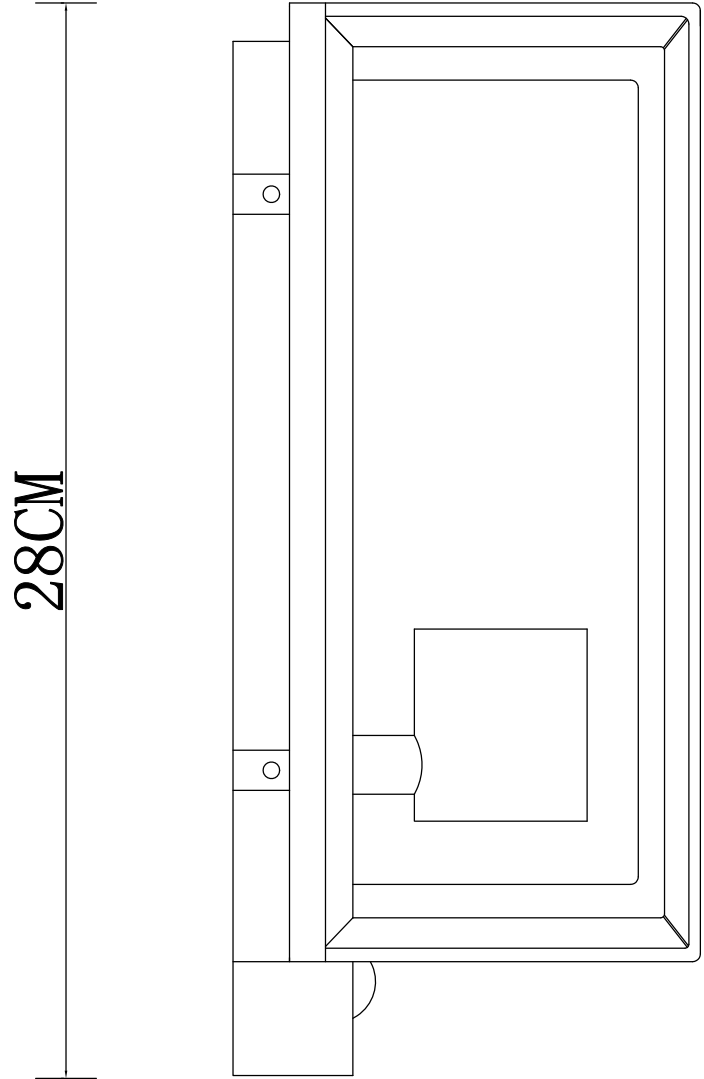

2 x 15W Max LED E27 ES (required)
Dimmable
FCL-28224X2

13CM

12.2CM

28CM